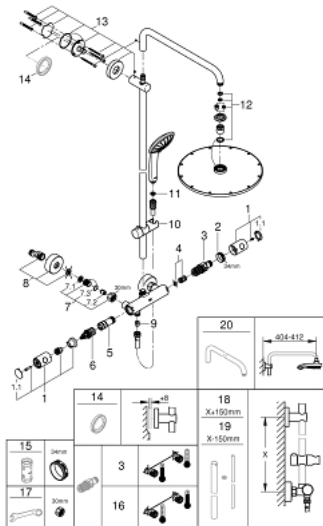

26 075 AL0 EUPHORIA SYSTEM 310 SHOWER SYSTEM WITH SAFETY MIXER FOR WALL MOUNTING

SPARE PARTS, November 2016 – now

- 1: Metal handle 1/2" (Spare part-nr. 47984AL0)
 - 1.1: Cover cap (Spare part-nr. 64585ALM)
 - 2: Fitting ring (Spare part-nr. 47743000)
 - 3: Thermostatic compact cartridge 1/2" (Spare part-nr. 47439000)
 - 4: Buffer (Spare part-nr. 47398000)
 - 5: Water flow (Spare part-nr. 47751000)
 - 6: Aquadimmer (Spare part-nr. 12433000)
 - 7: Non-return valve (Spare part-nr. 47189AL0)
 - 7.1: Dirt strainer (Spare part-nr. 0726400M)
 - 7.2: Non-return valve (Spare part-nr. 08565000)
 - 7.3: O-ring $\varnothing 17 \times \varnothing 2$ (Spare part-nr. 0305500M)
 - 8: S-union (Spare part-nr. 12662AL0)
 - 9: Non-return valve (Spare part-nr. 08565000)
 - 10: Glider (Spare part-nr. 12140AL0)
 - 11: Dirt strainer (Spare part-nr. 0700200M)
 - 12: Inlet valve assembly (Spare part-nr. 45933000)
 - 13: Shower bar holder (Spare part-nr. 48279AL0)
 - 15: Socket Spanner (Spare part-nr. 19332000)*
 - 16: GROHE TurboStat cartridge 1/2" (Spare part-nr. 47175000)*
 - 17: Special spanner (Spare part-nr. 19377000)*
- * Optional accessories