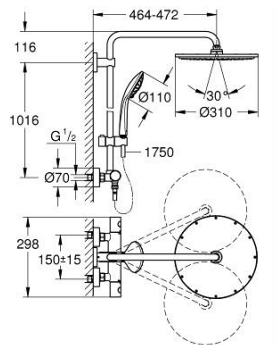

26 075 AL0 EUPHORIA SYSTEM 310 SHOWER SYSTEM WITH SAFETY MIXER FOR WALL MOUNTING

PRODUCT DESCRIPTION

- Colour: brushed hard graphite
- horizontal swivable 450 mm shower arm
- exposed Safety Mixer with Aquadimmer function
- allows change between:
 - Rainshower Cosmopolitan 310 metal head shower
 - spray pattern: Rain
 - maximum flow rate (at 3 bar): 13.5 l/min
- with ball joint
- rotation angle $\pm 15^\circ$
- hand shower Euphoria 110 Massage
 - spray patterns: Rain, Massage, SmartRain
 - maximum flow rate (at 3 bar): 11.5 l/min
 - adjustable in height with gliding element
- shower hose Silverflex 1750 mm 1/2" x 1/2" (28 388)
 - maximum flow rate system (at 3 bar): 13.5 l/min
 - minimum flow rate 5 l/min.
- GROHE TurboStat - compact cartridge with wax thermoelement
- GROHE SafeStop - safety button at 38°C
- GROHE SafeStop Plus - optional temperature limiter at 43°C included
- GROHE MetalGrip ergonomically shaped metal handles
- GROHE DreamSpray - perfect spray pattern
- GROHE LongLife finish
- GROHE SprayDimmer - stepless flow rate adjustment
- Inner WaterGuide - inner insulation for surface protection
- GROHE SpeedClean - effortless limescale removal
- TwistStop - to prevent hose from twisting
- suitable for instantaneous heaters from 18 kW/h
- optional upgrade: GROHE EasyReach tray (26 362)