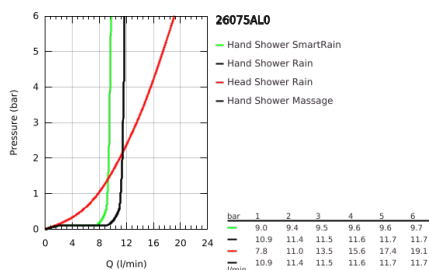

26 075 AL0 EUPHORIA SYSTEM 310 SHOWER SYSTEM WITH SAFETY MIXER FOR WALL MOUNTING

PRODUCT DESCRIPTION

- Colour: brushed hard graphite
- horizontal swivable 450 mm shower arm
- exposed Safety Mixer with Aquadimmer function
- allows change between:
 - Rainshower Cosmopolitan 310 metal head shower
 - spray pattern: Rain
 - maximum flow rate (at 3 bar): 13.5 l/min
- with ball joint
- rotation angle $\pm 15^\circ$
- hand shower Euphoria 110 Massage
 - spray patterns: Rain, Massage, SmartRain
 - maximum flow rate (at 3 bar): 11.5 l/min
 - adjustable in height with gliding element
- shower hose Silverflex 1750 mm 1/2" x 1/2" (28 388)
 - maximum flow rate system (at 3 bar): 13.5 l/min
 - minimum flow rate 5 l/min.
- GROHE TurboStat - compact cartridge with wax thermoelement
- GROHE SafeStop - safety button at 38°C
- GROHE SafeStop Plus - optional temperature limiter at 43°C included
- GROHE MetalGrip ergonomically shaped metal handles
- GROHE DreamSpray - perfect spray pattern
- GROHE LongLife finish
- GROHE SprayDimmer - stepless flow rate adjustment
- Inner WaterGuide - inner insulation for surface protection
- GROHE SpeedClean - effortless limescale removal
- TwistStop - to prevent hose from twisting
- suitable for instantaneous heaters from 18 kW/h
- optional upgrade: GROHE EasyReach tray (26 362)