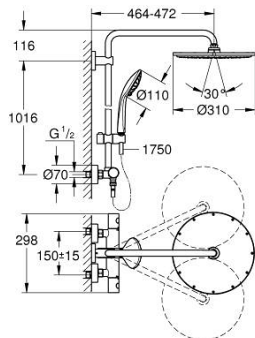

26 075 A00 EUPHORIA SYSTEM 310 SHOWER SYSTEM WITH SAFETY MIXER FOR WALL MOUNTING

PRODUCT DESCRIPTION

- Colour: hard graphite
- horizontal swivable 450 mm shower arm
- exposed Safety Mixer with Aquadimmer function
- allows change between:
 - Rainshower Cosmopolitan 310 metal head shower
 - spray pattern: Rain
 - maximum flow rate (at 3 bar): 13.5 l/min
 - with ball joint
 - rotation angle $\pm 15^\circ$
 - hand shower Euphoria 110 Massage
 - spray patterns: Rain, Massage, SmartRain
 - maximum flow rate (at 3 bar): 11.5 l/min
 - adjustable in height with gliding element
 - shower hose Silverflex 1750 mm 1/2" x 1/2" (28 388)
 - maximum flow rate system (at 3 bar): 13.5 l/min
 - minimum flow rate 5 l/min.
- GROHE TurboStat - compact cartridge with wax thermoelement
- GROHE SafeStop - safety button at 38°C
- GROHE SafeStop Plus - optional temperature limiter at 43°C included
- GROHE MetalGrip ergonomically shaped metal handles
- GROHE DreamSpray - perfect spray pattern
- GROHE LongLife finish
- GROHE SprayDimmer - stepless flow rate adjustment
- Inner WaterGuide - inner insulation for surface protection
- GROHE SpeedClean - effortless limescale removal
- TwistStop - to prevent hose from twisting
- suitable for instantaneous heaters from 18 kW/h
- optional upgrade: GROHE EasyReach tray (26 362)