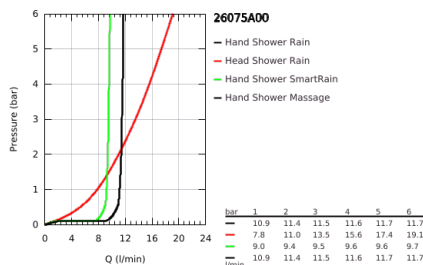

26 075 A00 EUPHORIA SYSTEM 310 SHOWER SYSTEM WITH SAFETY MIXER FOR WALL MOUNTING

PRODUCT DESCRIPTION

- Colour: hard graphite
- horizontal swivable 450 mm shower arm
- exposed Safety Mixer with Aquadimmer function
- allows change between:
 - Rainshower Cosmopolitan 310 metal head shower
 - spray pattern: Rain
 - maximum flow rate (at 3 bar): 13.5 l/min
 - with ball joint
 - rotation angle $\pm 15^\circ$
 - hand shower Euphoria 110 Massage
 - spray patterns: Rain, Massage, SmartRain
 - maximum flow rate (at 3 bar): 11.5 l/min
 - adjustable in height with gliding element
 - shower hose Silverflex 1750 mm 1/2" x 1/2" (28 388)
 - maximum flow rate system (at 3 bar): 13.5 l/min
 - minimum flow rate 5 l/min.
- GROHE TurboStat - compact cartridge with wax thermoelement
- GROHE SafeStop - safety button at 38°C
- GROHE SafeStop Plus - optional temperature limiter at 43°C included
- GROHE MetalGrip ergonomically shaped metal handles
- GROHE DreamSpray - perfect spray pattern
- GROHE LongLife finish
- GROHE SprayDimmer - stepless flow rate adjustment
- Inner WaterGuide - inner insulation for surface protection
- GROHE SpeedClean - effortless limescale removal
- TwistStop - to prevent hose from twisting
- suitable for instantaneous heaters from 18 kW/h
- optional upgrade: GROHE EasyReach tray (26 362)