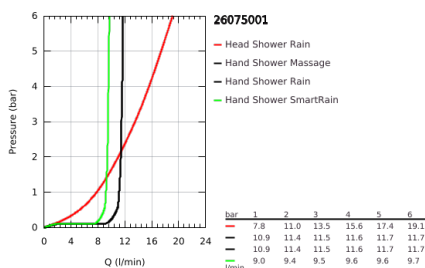

## 26 075 001 EUPHORIA SYSTEM 310 SHOWER SYSTEM WITH SAFETY MIXER FOR WALL MOUNTING

### PRODUCT DESCRIPTION

- Colour: chrome
- horizontal swivable 450 mm shower arm
- exposed Safety Mixer with Aquadimmer function
- allows change between:
  - head shower Rainshower Mono 310 (26 561)
  - spray pattern: GROHE PureRain
  - maximum flow rate (at 3 bar): 13.5 l/min
- with ball joint
- rotation angle  $\pm 15^\circ$
- hand shower Euphoria 110 Massage (27 221 000)
  - spray patterns: Rain, Massage, SmartRain
  - maximum flow rate (at 3 bar): 11.5 l/min
- adjustable in height with gliding element
- shower hose Silverflex 1750 mm 1/2" x 1/2" (28 388)
  - maximum flow rate system (at 3 bar): 13.5 l/min
  - minimum flow rate 5 l/min.
- GROHE TurboStat - compact cartridge with wax thermoelement
- GROHE SafeStop - safety button at 38°C
- GROHE SafeStop Plus - optional temperature limiter at 43°C included
- GROHE CoolTouch - no risk of scalding
- GROHE MetalGrip ergonomically shaped metal handles
- GROHE DreamSpray - perfect spray pattern
- GROHE LongLife finish
- GROHE SprayDimmer - stepless flow rate adjustment
- Flexible Installation - 1 adjustable bracket for existing drill holes
- Inner WaterGuide - inner insulation for surface protection
- GROHE SpeedClean - effortless limescale removal
- TwistStop - to prevent hose from twisting
- suitable for instantaneous heaters from 18 kW/h
- optional upgrade: GROHE EasyReach tray (26 362)