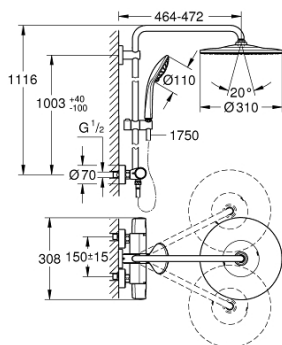

### PRODUCT DESCRIPTION

- Colour: chrome
- horizontal swivable 450 mm shower arm
- exposed Safety Mixer with Aquadimmer function
- allows change between:
  - head shower Rainshower Mono 310 (26 561)
  - spray pattern: GROHE PureRain
  - maximum flow rate (at 3 bar): 13.5 l/min
- with ball joint
- rotation angle  $\pm 15^\circ$
- hand shower Euphoria 110 Massage (27 221 000)
  - spray patterns: Rain, Massage, SmartRain
  - maximum flow rate (at 3 bar): 11.5 l/min
- adjustable in height with gliding element
- shower hose Silverflex 1750 mm 1/2" x 1/2" (28 388)
  - maximum flow rate system (at 3 bar): 13.5 l/min
  - minimum flow rate 5 l/min.
- GROHE TurboStat - compact cartridge with wax thermoelement
- GROHE SafeStop - safety button at 38°C
- GROHE SafeStop Plus - optional temperature limiter at 43°C included
- GROHE CoolTouch - no risk of scalding
- GROHE MetalGrip ergonomically shaped metal handles
- GROHE DreamSpray - perfect spray pattern
- GROHE LongLife finish
- GROHE SprayDimmer - stepless flow rate adjustment
- Flexible Installation - 1 adjustable bracket for existing drill holes
- Inner WaterGuide - inner insulation for surface protection
- GROHE SpeedClean - effortless limescale removal
- TwistStop - to prevent hose from twisting
- suitable for instantaneous heaters from 18 kW/h
- optional upgrade: GROHE EasyReach tray (26 362)