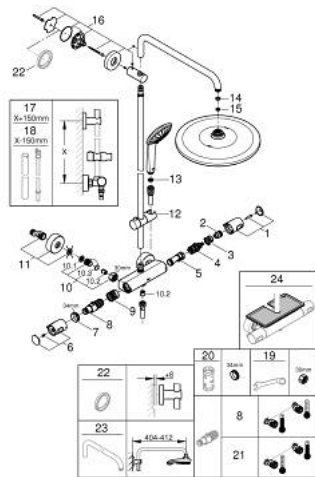

26 075 001 EUPHORIA SYSTEM 310 SHOWER SYSTEM WITH SAFETY MIXER FOR WALL MOUNTING

SPARE PARTS, January 2020 – now

- 1: Shut-off handle (Spare part-nr. 47991000)
- 2: Stop ring (Spare part-nr. 47986000)
- 3: Stop ring (Spare part-nr. 47965000)
- 4: Aquadimmer (Spare part-nr. 47364000)
- 5: Water flow (Spare part-nr. 47887000)
- 6: Handle (Spare part-nr. 47992000)
- 7: Fitting ring (Spare part-nr. 47743000)
- 8: Thermostatic compact cartridge 1/2" (Spare part-nr. 47439000)
- 9: Race (Spare part-nr. 47975000)
- 10: Non-return valve (Spare part-nr. 47189000)
- 10.1: Dirt strainer (Spare part-nr. 0726400M)
- 10.2: Non-return valve (Spare part-nr. 08565000)
- 10.3: O-ring $\varnothing 17 \times \varnothing 2$ (Spare part-nr. 0305500M)
- 11: S-union (Spare part-nr. 12662000)
- 12: Glider (Spare part-nr. 12140000)
- 13: Dirt strainer (Spare part-nr. 0700200M)
- 14: Fibre seal dia. $\varnothing 18.5 \times \varnothing 12 \times 2$ (Spare part-nr. 0138900M)
- 15: Dirt strainer (Spare part-nr. 48007000)
- 16: Shower bar holder (Spare part-nr. 48279000)
- 17: Shower system pipe for retrofitting (Spare part-nr. 48514000)*
- 18: Shower system pipe for retrofitting (Spare part-nr. 48515000)*
- 19: Special spanner (Spare part-nr. 19377000)*
- 20: Socket Spanner (Spare part-nr. 19332000)*
- 21: GROHE TurboStat cartridge 1/2" (Spare part-nr. 47175000)*
- 22: Compensation disc (Spare part-nr. 27180000)*
- 23: Shower arm for shower systems (Spare part-nr. 14047000)*
- 24: GROHE EasyReach tray (Spare part-nr. 26362LN1)*

* Optional accessories