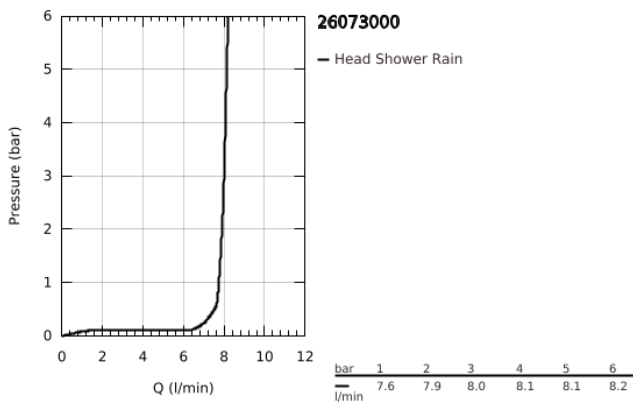

26 073 000 **EUPHORIA CUBE 150 HEAD SHOWER SET 286 MM, 1 SPRAY**

PRODUCT DESCRIPTION

- Colour: chrome
- head shower Euphoria Cube 150 (27 705 000)
- spray pattern: Rain
- maximum flow rate (at 3 bar): 8 l/min
- shower arm Rainshower 286 mm (27 709)
- GROHE EcoJoy - less water, perfect flow
- GROHE DreamSpray - perfect spray pattern
- GROHE LongLife finish
- GROHE SpeedClean - effortless limescale removal
- Inner WaterGuide - inner insulation for surface protection
- suitable for instantaneous heater

26 073 000 **EUPHORIA CUBE 150 HEAD SHOWER SET 286 MM, 1 SPRAY**

SPARE PARTS, November 2012 – now

1: Fibre seal dia. Ø18.5 x Ø12 x 2 (Spare part-nr. 0138900M)

2: Dirt strainer (Spare part-nr. 0676800M)