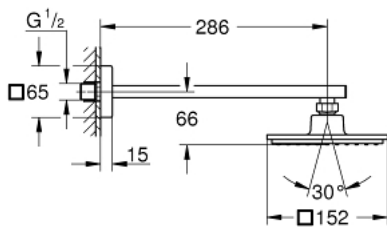

26 073 000 **EUPHORIA CUBE 150 HEAD SHOWER SET 286 MM, 1 SPRAY**

PRODUCT DESCRIPTION

- Colour: chrome
- head shower Euphoria Cube 150 (27 705 000)
- spray pattern: Rain
- maximum flow rate (at 3 bar): 8 l/min
- shower arm Rainshower 286 mm (27 709)
- GROHE EcoJoy - less water, perfect flow
- GROHE DreamSpray - perfect spray pattern
- GROHE LongLife finish
- GROHE SpeedClean - effortless limescale removal
- Inner WaterGuide - inner insulation for surface protection
- suitable for instantaneous heater

26 073 000 **EUPHORIA CUBE 150 HEAD SHOWER SET 286 MM, 1 SPRAY**

SPARE PARTS, November 2012 – now

1: Fibre seal dia. Ø18.5 x Ø12 x 2 (Spare part-nr. 0138900M)

2: Dirt strainer (Spare part-nr. 0676800M)