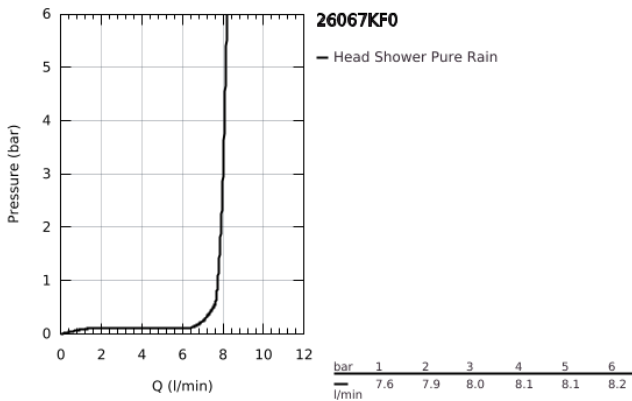

26 067 KF0 **RAINSHOWER COSMOPOLITAN 310 HEAD SHOWER SET CEILING 142 MM, 1 SPRAY**

PRODUCT DESCRIPTION

- Colour: phantom black
- head shower Rainshower Cosmopolitan 310
- material: metal
- spray pattern: Rain
- maximum flow rate (at 3 bar): 8 l/min
- Rainshower shower arm ceiling 142 mm
- GROHE EcoJoy - less water, perfect flow
- GROHE DreamSpray - perfect spray pattern
- GROHE SpeedClean - effortless limescale removal
- suitable for instantaneous heater

26 067 KF0 **RAINSHOWER COSMOPOLITAN 310 HEAD SHOWER SET CEILING 142 MM, 1
SPRAY**

SPARE PARTS, April 2020 – now

1: escutcheon (Spare part-nr. 11741KF0)

2: Inlet valve assembly (Spare part-nr. 45933000)