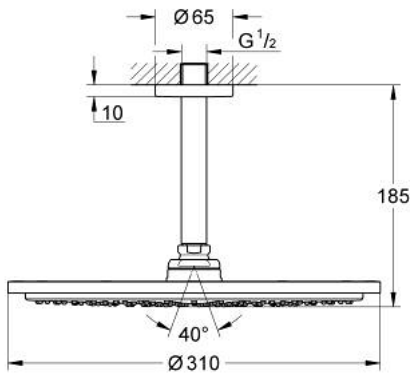

26 067 KF0 **RAINSHOWER COSMOPOLITAN 310 HEAD SHOWER SET CEILING 142 MM, 1 SPRAY**

PRODUCT DESCRIPTION

- Colour: phantom black
- head shower Rainshower Cosmopolitan 310
- material: metal
- spray pattern: Rain
- maximum flow rate (at 3 bar): 8 l/min
- Rainshower shower arm ceiling 142 mm
- GROHE EcoJoy - less water, perfect flow
- GROHE DreamSpray - perfect spray pattern
- GROHE SpeedClean - effortless limescale removal
- suitable for instantaneous heater

26 067 KF0 **RAINSHOWER COSMOPOLITAN 310 HEAD SHOWER SET CEILING 142 MM, 1
SPRAY**

SPARE PARTS, April 2020 – now

1: escutcheon (Spare part-nr. 11741KF0)

2: Inlet valve assembly (Spare part-nr. 45933000)