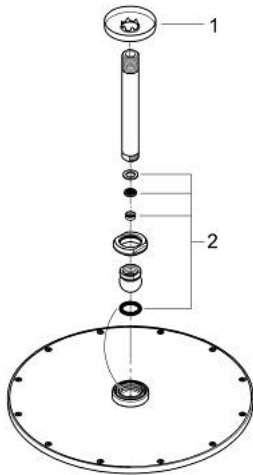

**26 067 GN0 RAINSHOWER COSMOPOLITAN 310 HEAD SHOWER SET CEILING 142 MM, 1 SPRAY**

**PRODUCT DESCRIPTION**

- Colour: brushed cool sunrise
- head shower Rainshower Cosmopolitan 310
- material: metal
- spray pattern: Rain
- maximum flow rate (at 3 bar): 8 l/min
- Rainshower shower arm ceiling 142 mm
- GROHE EcoJoy - less water, perfect flow
- GROHE DreamSpray - perfect spray pattern
- GROHE LongLife finish
- GROHE SpeedClean - effortless limescale removal
- suitable for instantaneous heater

26 067 GN0 **RAINSHOWER COSMOPOLITAN 310 HEAD SHOWER SET CEILING 142 MM, 1  
SPRAY**

**SPARE PARTS**, November 2016 – now

1: escutcheon (Spare part-nr. 11741GN0)

2: Inlet valve assembly (Spare part-nr. 45933000)