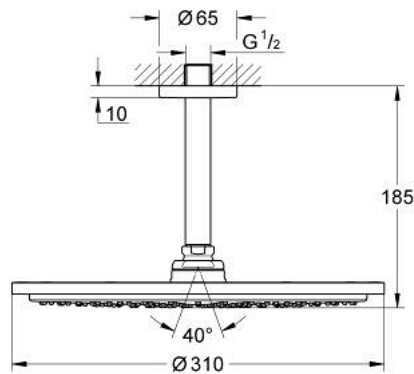

**26 067 GN0 RAINSHOWER COSMOPOLITAN 310 HEAD SHOWER SET CEILING 142 MM, 1 SPRAY**

**PRODUCT DESCRIPTION**

- Colour: brushed cool sunrise
- head shower Rainshower Cosmopolitan 310
- material: metal
- spray pattern: Rain
- maximum flow rate (at 3 bar): 8 l/min
- Rainshower shower arm ceiling 142 mm
- GROHE EcoJoy - less water, perfect flow
- GROHE DreamSpray - perfect spray pattern
- GROHE LongLife finish
- GROHE SpeedClean - effortless limescale removal
- suitable for instantaneous heater

26 067 GN0 **RAINSHOWER COSMOPOLITAN 310 HEAD SHOWER SET CEILING 142 MM, 1  
SPRAY**

**SPARE PARTS**, November 2016 – now

1: escutcheon (Spare part-nr. 11741GN0)

2: Inlet valve assembly (Spare part-nr. 45933000)