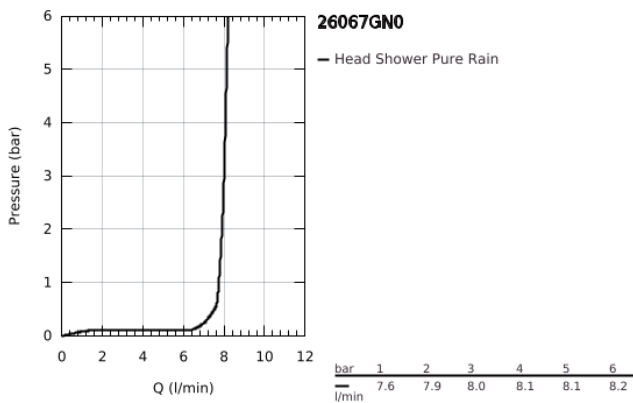

**26 067 GN0 RAINSHOWER COSMOPOLITAN 310 HEAD SHOWER SET CEILING 142 MM, 1 SPRAY**

**PRODUCT DESCRIPTION**

- Colour: brushed cool sunrise
- head shower Rainshower Cosmopolitan 310
- material: metal
- spray pattern: Rain
- maximum flow rate (at 3 bar): 8 l/min
- Rainshower shower arm ceiling 142 mm
- GROHE EcoJoy - less water, perfect flow
- GROHE DreamSpray - perfect spray pattern
- GROHE LongLife finish
- GROHE SpeedClean - effortless limescale removal
- suitable for instantaneous heater

26 067 GN0 **RAINSHOWER COSMOPOLITAN 310 HEAD SHOWER SET CEILING 142 MM, 1  
SPRAY**

**SPARE PARTS**, November 2016 – now

1: escutcheon (Spare part-nr. 11741GN0)

2: Inlet valve assembly (Spare part-nr. 45933000)