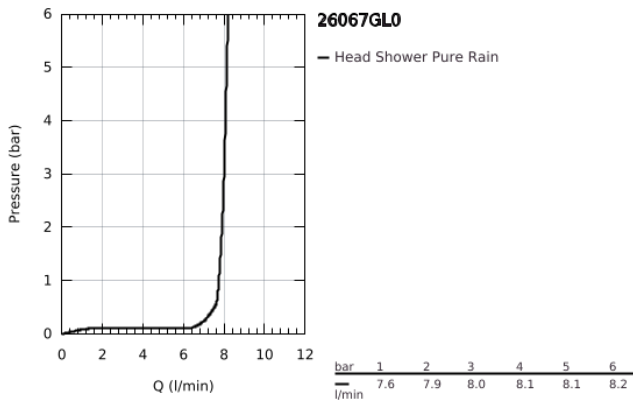

26 067 GL0 RAINSHOWER COSMOPOLITAN 310 HEAD SHOWER SET CEILING 142 MM, 1 SPRAY

PRODUCT DESCRIPTION

- Colour: cool sunrise
- head shower Rainshower Cosmopolitan 310
- material: metal
- spray pattern: Rain
- maximum flow rate (at 3 bar): 8 l/min
- Rainshower shower arm ceiling 142 mm
- GROHE EcoJoy - less water, perfect flow
- GROHE DreamSpray - perfect spray pattern
- GROHE LongLife finish
- GROHE SpeedClean - effortless limescale removal
- suitable for instantaneous heater

26 067 GL0 RAINSHOWER COSMOPOLITAN 310 HEAD SHOWER SET CEILING 142 MM, 1
SPRAY

SPARE PARTS, November 2016 – now

1: escutcheon (Spare part-nr. 11741GL0)

2: Inlet valve assembly (Spare part-nr. 45933000)