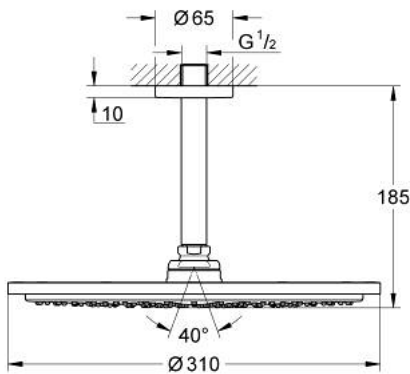

26 067 GL0 RAINSHOWER COSMOPOLITAN 310 HEAD SHOWER SET CEILING 142 MM, 1 SPRAY

PRODUCT DESCRIPTION

- Colour: cool sunrise
- head shower Rainshower Cosmopolitan 310
- material: metal
- spray pattern: Rain
- maximum flow rate (at 3 bar): 8 l/min
- Rainshower shower arm ceiling 142 mm
- GROHE EcoJoy - less water, perfect flow
- GROHE DreamSpray - perfect spray pattern
- GROHE LongLife finish
- GROHE SpeedClean - effortless limescale removal
- suitable for instantaneous heater

26 067 GL0 RAINSHOWER COSMOPOLITAN 310 HEAD SHOWER SET CEILING 142 MM, 1
SPRAY

SPARE PARTS, November 2016 – now

1: escutcheon (Spare part-nr. 11741GL0)

2: Inlet valve assembly (Spare part-nr. 45933000)