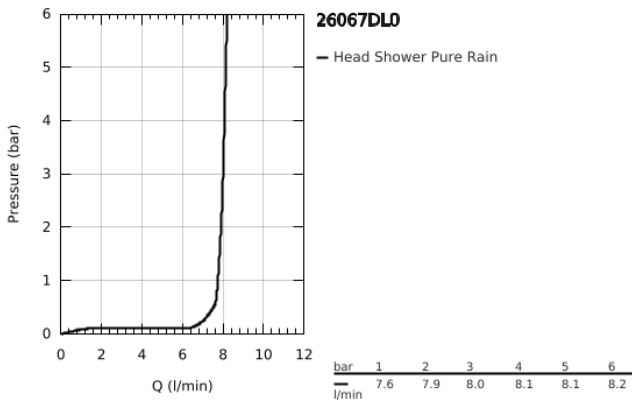

26 067 DL0 **RAINSHOWER COSMOPOLITAN 310 HEAD SHOWER SET CEILING 142 MM, 1 SPRAY**

**PRODUCT DESCRIPTION**

- Colour: brushed warm sunset
- head shower Rainshower Cosmopolitan 310
- material: metal
- spray pattern: Rain
- maximum flow rate (at 3 bar): 8 l/min
- Rainshower shower arm ceiling 142 mm
- GROHE EcoJoy - less water, perfect flow
- GROHE DreamSpray - perfect spray pattern
- GROHE LongLife finish
- GROHE SpeedClean - effortless limescale removal
- suitable for instantaneous heater

26 067 DL0 **RAINSHOWER COSMOPOLITAN 310 HEAD SHOWER SET CEILING 142 MM, 1  
SPRAY**

**SPARE PARTS**, November 2016 – now

1: escutcheon (Spare part-nr. 11741DL0)

2: Inlet valve assembly (Spare part-nr. 45933000)