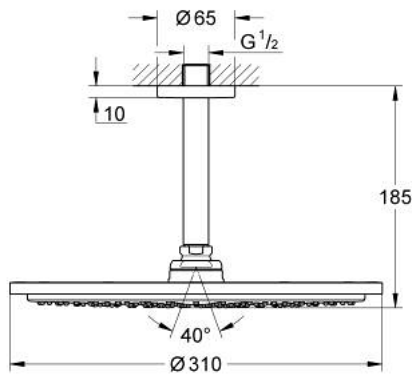

26 067 DL0 **RAINSHOWER COSMOPOLITAN 310 HEAD SHOWER SET CEILING 142 MM, 1 SPRAY**

**PRODUCT DESCRIPTION**

- Colour: brushed warm sunset
- head shower Rainshower Cosmopolitan 310
- material: metal
- spray pattern: Rain
- maximum flow rate (at 3 bar): 8 l/min
- Rainshower shower arm ceiling 142 mm
- GROHE EcoJoy - less water, perfect flow
- GROHE DreamSpray - perfect spray pattern
- GROHE LongLife finish
- GROHE SpeedClean - effortless limescale removal
- suitable for instantaneous heater

26 067 DL0 **RAINSHOWER COSMOPOLITAN 310 HEAD SHOWER SET CEILING 142 MM, 1  
SPRAY**

**SPARE PARTS**, November 2016 – now

1: escutcheon (Spare part-nr. 11741DL0)

2: Inlet valve assembly (Spare part-nr. 45933000)