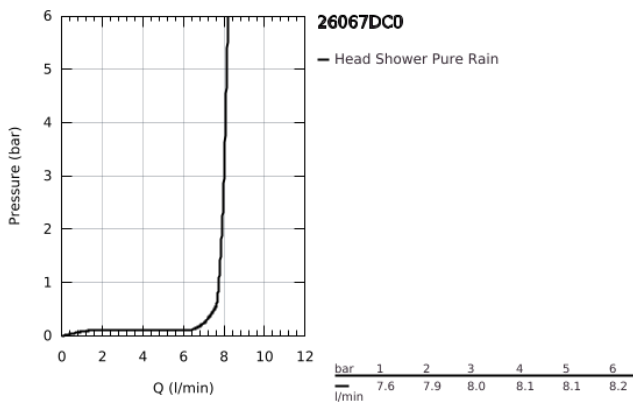

## 26 067 DC0 RAINSHOWER COSMOPOLITAN 310 HEAD SHOWER SET CEILING 142 MM, 1 SPRAY

### PRODUCT DESCRIPTION

- Colour: supersteel
- head shower Rainshower Cosmopolitan 310
- material: metal
- spray pattern: Rain
- maximum flow rate (at 3 bar): 8 l/min
- Rainshower shower arm ceiling 142 mm
- GROHE EcoJoy - less water, perfect flow
- GROHE DreamSpray - perfect spray pattern
- GROHE LongLife finish
- GROHE SpeedClean - effortless limescale removal
- suitable for instantaneous heater

26 067 DC0 **RAINSHOWER COSMOPOLITAN 310 HEAD SHOWER SET CEILING 142 MM, 1  
SPRAY**

**SPARE PARTS**, January 2016 – now

1: Escutcheon (Spare part-nr. 11741DC0)

2: Inlet valve assembly (Spare part-nr. 45933000)