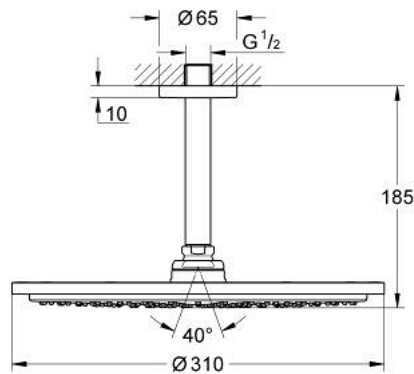

## 26 067 DC0 RAINSHOWER COSMOPOLITAN 310 HEAD SHOWER SET CEILING 142 MM, 1 SPRAY

### PRODUCT DESCRIPTION

- Colour: supersteel
- head shower Rainshower Cosmopolitan 310
- material: metal
- spray pattern: Rain
- maximum flow rate (at 3 bar): 8 l/min
- Rainshower shower arm ceiling 142 mm
- GROHE EcoJoy - less water, perfect flow
- GROHE DreamSpray - perfect spray pattern
- GROHE LongLife finish
- GROHE SpeedClean - effortless limescale removal
- suitable for instantaneous heater

26 067 DC0 **RAINSHOWER COSMOPOLITAN 310 HEAD SHOWER SET CEILING 142 MM, 1  
SPRAY**

**SPARE PARTS**, January 2016 – now

1: Escutcheon (Spare part-nr. 11741DC0)

2: Inlet valve assembly (Spare part-nr. 45933000)