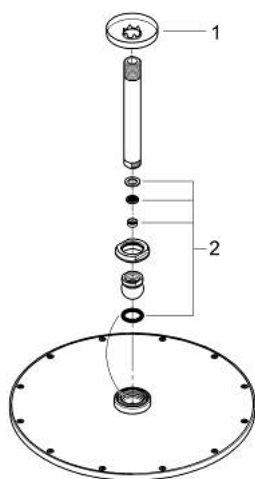

26 067 DA0 **RAINSHOWER COSMOPOLITAN 310 HEAD SHOWER SET CEILING 142 MM, 1 SPRAY**

PRODUCT DESCRIPTION

- Colour: warm sunset
- head shower Rainshower Cosmopolitan 310
- material: metal
- spray pattern: Rain
- maximum flow rate (at 3 bar): 8 l/min
- Rainshower shower arm ceiling 142 mm
- GROHE EcoJoy - less water, perfect flow
- GROHE DreamSpray - perfect spray pattern
- GROHE LongLife finish
- GROHE SpeedClean - effortless limescale removal
- suitable for instantaneous heater

26 067 DA0 RAINSHOWER COSMOPOLITAN 310 HEAD SHOWER SET CEILING 142 MM, 1
SPRAY

SPARE PARTS, November 2016 – now

1: escutcheon (Spare part-nr. 11741DA0)

2: Inlet valve assembly (Spare part-nr. 45933000)