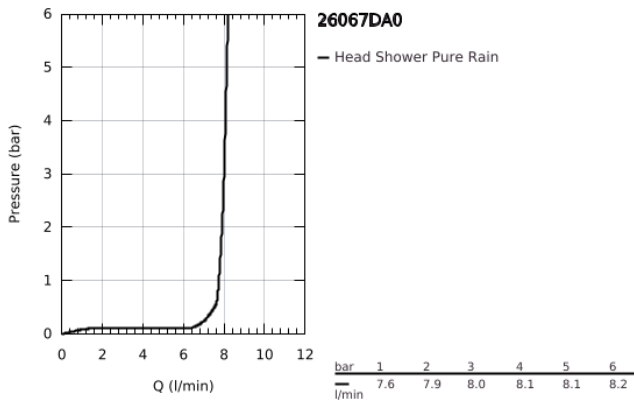

26 067 DA0 **RAINSHOWER COSMOPOLITAN 310 HEAD SHOWER SET CEILING 142 MM, 1 SPRAY**

PRODUCT DESCRIPTION

- Colour: warm sunset
- head shower Rainshower Cosmopolitan 310
- material: metal
- spray pattern: Rain
- maximum flow rate (at 3 bar): 8 l/min
- Rainshower shower arm ceiling 142 mm
- GROHE EcoJoy - less water, perfect flow
- GROHE DreamSpray - perfect spray pattern
- GROHE LongLife finish
- GROHE SpeedClean - effortless limescale removal
- suitable for instantaneous heater

26 067 DA0 RAINSHOWER COSMOPOLITAN 310 HEAD SHOWER SET CEILING 142 MM, 1
SPRAY

SPARE PARTS, November 2016 – now

1: escutcheon (Spare part-nr. 11741DA0)

2: Inlet valve assembly (Spare part-nr. 45933000)