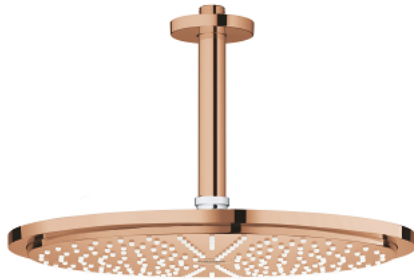

26 067 DA0 **RAINSHOWER COSMOPOLITAN 310 HEAD SHOWER SET CEILING 142 MM, 1 SPRAY**

PRODUCT DESCRIPTION

- Colour: warm sunset
- head shower Rainshower Cosmopolitan 310
- material: metal
- spray pattern: Rain
- maximum flow rate (at 3 bar): 8 l/min
- Rainshower shower arm ceiling 142 mm
- GROHE EcoJoy - less water, perfect flow
- GROHE DreamSpray - perfect spray pattern
- GROHE LongLife finish
- GROHE SpeedClean - effortless limescale removal
- suitable for instantaneous heater

26 067 DA0 RAINSHOWER COSMOPOLITAN 310 HEAD SHOWER SET CEILING 142 MM, 1
SPRAY

SPARE PARTS, November 2016 – now

1: escutcheon (Spare part-nr. 11741DA0)

2: Inlet valve assembly (Spare part-nr. 45933000)