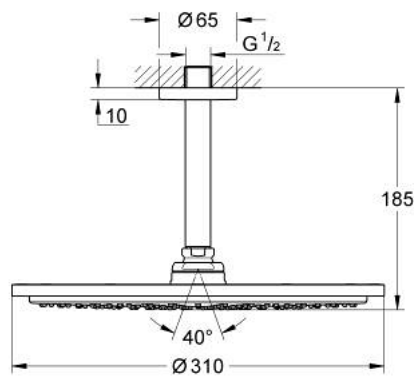

26 067 DA0 **RAINSHOWER COSMOPOLITAN 310 HEAD SHOWER SET CEILING 142 MM, 1 SPRAY**

PRODUCT DESCRIPTION

- Colour: warm sunset
- head shower Rainshower Cosmopolitan 310
- material: metal
- spray pattern: Rain
- maximum flow rate (at 3 bar): 8 l/min
- Rainshower shower arm ceiling 142 mm
- GROHE EcoJoy - less water, perfect flow
- GROHE DreamSpray - perfect spray pattern
- GROHE LongLife finish
- GROHE SpeedClean - effortless limescale removal
- suitable for instantaneous heater

26 067 DA0 RAINSHOWER COSMOPOLITAN 310 HEAD SHOWER SET CEILING 142 MM, 1
SPRAY

SPARE PARTS, November 2016 – now

1: escutcheon (Spare part-nr. 11741DA0)

2: Inlet valve assembly (Spare part-nr. 45933000)