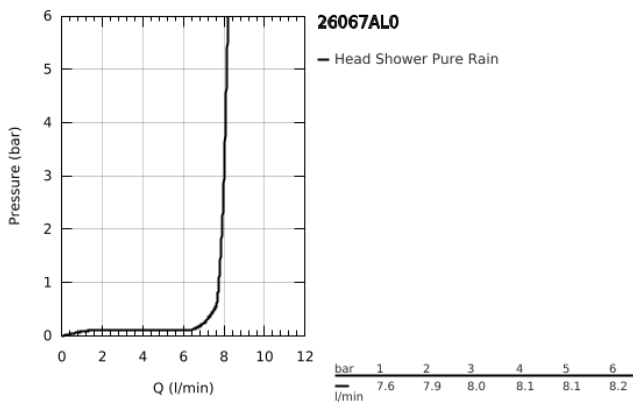

26 067 AL0 RAINSHOWER COSMOPOLITAN 310 HEAD SHOWER SET CEILING 142 MM, 1 SPRAY

PRODUCT DESCRIPTION

- Colour: brushed hard graphite
- head shower Rainshower Cosmopolitan 310
- material: metal
- spray pattern: Rain
- maximum flow rate (at 3 bar): 8 l/min
- Rainshower shower arm ceiling 142 mm
- GROHE EcoJoy - less water, perfect flow
- GROHE DreamSpray - perfect spray pattern
- GROHE LongLife finish
- GROHE SpeedClean - effortless limescale removal
- suitable for instantaneous heater

26 067 AL0 RAINSHOWER COSMOPOLITAN 310 HEAD SHOWER SET CEILING 142 MM, 1
SPRAY

SPARE PARTS, November 2016 – now

1: Escutcheon (Spare part-nr. 11741AL0)

2: Inlet valve assembly (Spare part-nr. 45933000)