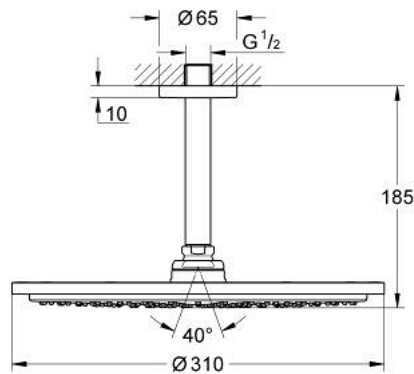

26 067 AL0 RAINSHOWER COSMOPOLITAN 310 HEAD SHOWER SET CEILING 142 MM, 1 SPRAY

PRODUCT DESCRIPTION

- Colour: brushed hard graphite
- head shower Rainshower Cosmopolitan 310
- material: metal
- spray pattern: Rain
- maximum flow rate (at 3 bar): 8 l/min
- Rainshower shower arm ceiling 142 mm
- GROHE EcoJoy - less water, perfect flow
- GROHE DreamSpray - perfect spray pattern
- GROHE LongLife finish
- GROHE SpeedClean - effortless limescale removal
- suitable for instantaneous heater

26 067 AL0 RAINSHOWER COSMOPOLITAN 310 HEAD SHOWER SET CEILING 142 MM, 1
SPRAY

SPARE PARTS, November 2016 – now

1: Escutcheon (Spare part-nr. 11741AL0)

2: Inlet valve assembly (Spare part-nr. 45933000)