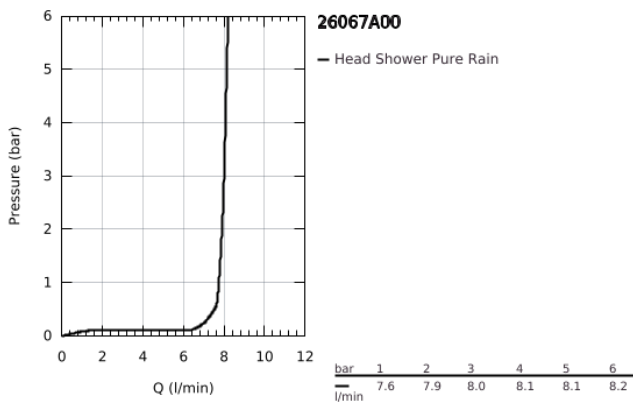

## 26 067 A00 RAINSHOWER COSMOPOLITAN 310 HEAD SHOWER SET CEILING 142 MM, 1 SPRAY

### PRODUCT DESCRIPTION

- Colour: hard graphite
- head shower Rainshower Cosmopolitan 310
- material: metal
- spray pattern: Rain
- maximum flow rate (at 3 bar): 8 l/min
- Rainshower shower arm ceiling 142 mm
- GROHE EcoJoy - less water, perfect flow
- GROHE DreamSpray - perfect spray pattern
- GROHE LongLife finish
- GROHE SpeedClean - effortless limescale removal
- suitable for instantaneous heater

26 067 A00 **RAINSHOWER COSMOPOLITAN 310 HEAD SHOWER SET CEILING 142 MM, 1  
SPRAY**

**SPARE PARTS**, November 2016 – now

1: escutcheon (Spare part-nr. 11741A00)

2: Inlet valve assembly (Spare part-nr. 45933000)