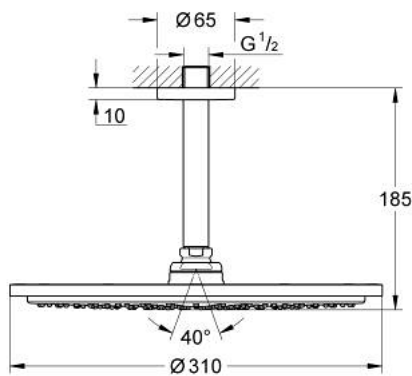

## 26 067 A00 RAINSHOWER COSMOPOLITAN 310 HEAD SHOWER SET CEILING 142 MM, 1 SPRAY

### PRODUCT DESCRIPTION

- Colour: hard graphite
- head shower Rainshower Cosmopolitan 310
- material: metal
- spray pattern: Rain
- maximum flow rate (at 3 bar): 8 l/min
- Rainshower shower arm ceiling 142 mm
- GROHE EcoJoy - less water, perfect flow
- GROHE DreamSpray - perfect spray pattern
- GROHE LongLife finish
- GROHE SpeedClean - effortless limescale removal
- suitable for instantaneous heater

26 067 A00 **RAINSHOWER COSMOPOLITAN 310 HEAD SHOWER SET CEILING 142 MM, 1  
SPRAY**

**SPARE PARTS**, November 2016 – now

1: escutcheon (Spare part-nr. 11741A00)

2: Inlet valve assembly (Spare part-nr. 45933000)