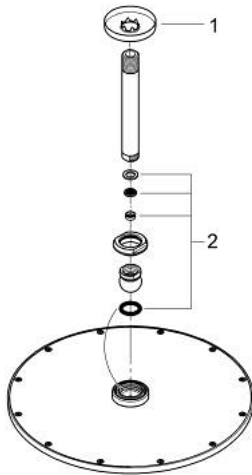

## 26 067 A00 RAINSHOWER COSMOPOLITAN 310 HEAD SHOWER SET CEILING 142 MM, 1 SPRAY

### PRODUCT DESCRIPTION

- Colour: hard graphite
- head shower Rainshower Cosmopolitan 310
- material: metal
- spray pattern: Rain
- maximum flow rate (at 3 bar): 8 l/min
- Rainshower shower arm ceiling 142 mm
- GROHE EcoJoy - less water, perfect flow
- GROHE DreamSpray - perfect spray pattern
- GROHE LongLife finish
- GROHE SpeedClean - effortless limescale removal
- suitable for instantaneous heater

26 067 A00 **RAINSHOWER COSMOPOLITAN 310 HEAD SHOWER SET CEILING 142 MM, 1  
SPRAY**

**SPARE PARTS**, November 2016 – now

1: escutcheon (Spare part-nr. 11741A00)

2: Inlet valve assembly (Spare part-nr. 45933000)