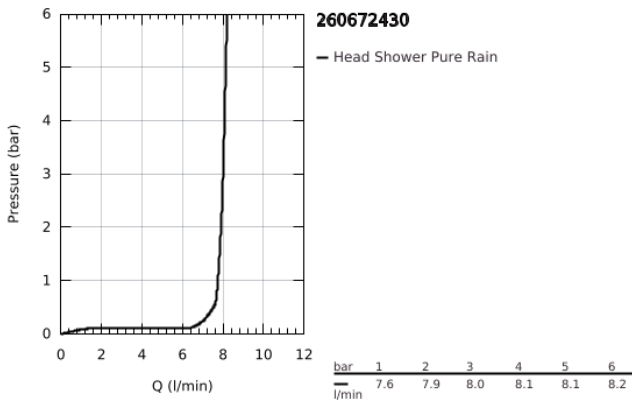

26 067 243 0 **RAINSHOWER COSMOPOLITAN 310 HEAD SHOWER SET CEILING 142 MM, 1 SPRAY**

**PRODUCT DESCRIPTION**

- Colour: matte black
- head shower Rainshower Cosmopolitan 310
- material: metal
- spray pattern: Rain
- maximum flow rate (at 3 bar): 8 l/min
- Rainshower shower arm ceiling 142 mm
- GROHE EcoJoy - less water, perfect flow
- GROHE DreamSpray - perfect spray pattern
- GROHE SpeedClean - effortless limescale removal

26 067 243 0 **RAINSHOWER COSMOPOLITAN 310 HEAD SHOWER SET CEILING 142 MM, 1  
SPRAY**

**SPARE PARTS**, May 2024 – now

1: escutcheon (Spare part-nr. 117412430)

2: Inlet valve assembly (Spare part-nr. 45933000)