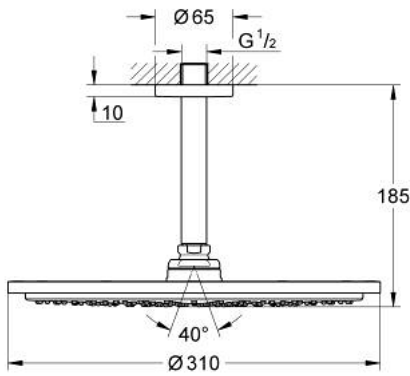

26 067 243 0 **RAINSHOWER COSMOPOLITAN 310 HEAD SHOWER SET CEILING 142 MM, 1 SPRAY**

**PRODUCT DESCRIPTION**

- Colour: matte black
- head shower Rainshower Cosmopolitan 310
- material: metal
- spray pattern: Rain
- maximum flow rate (at 3 bar): 8 l/min
- Rainshower shower arm ceiling 142 mm
- GROHE EcoJoy - less water, perfect flow
- GROHE DreamSpray - perfect spray pattern
- GROHE SpeedClean - effortless limescale removal

26 067 243 0 **RAINSHOWER COSMOPOLITAN 310 HEAD SHOWER SET CEILING 142 MM, 1  
SPRAY**

**SPARE PARTS**, May 2024 – now

1: escutcheon (Spare part-nr. 117412430)

2: Inlet valve assembly (Spare part-nr. 45933000)