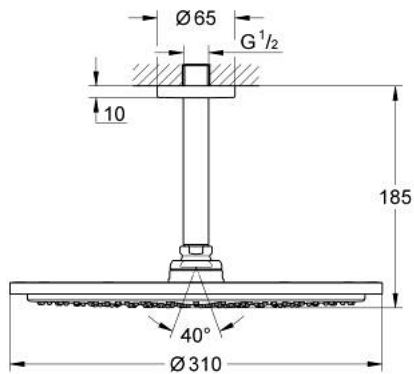

## 26 067 000 RAINSHOWER COSMOPOLITAN 310 HEAD SHOWER SET CEILING 142 MM, 1 SPRAY

### PRODUCT DESCRIPTION

- Colour: chrome
- Head shower Rainshower Cosmopolitan 310 (27 478)
- material: metal
- spray pattern: Rain
- maximum flow rate (at 3 bar): 8 l/min
- Rainshower shower arm ceiling 142 mm (28 724)
- GROHE EcoJoy - less water, perfect flow
- GROHE DreamSpray - perfect spray pattern
- GROHE LongLife finish
- GROHE SpeedClean - effortless limescale removal

26 067 000 **RAINSHOWER COSMOPOLITAN 310 HEAD SHOWER SET CEILING 142 MM, 1  
SPRAY**

**SPARE PARTS**, November 2012 – now

1: Escutcheon (Spare part-nr. 11741000)

2: Inlet valve assembly (Spare part-nr. 45933000)