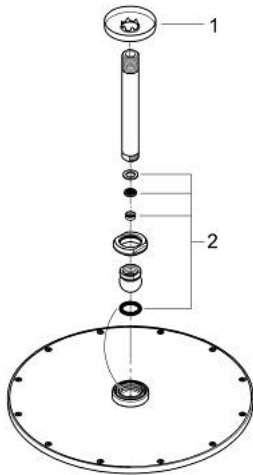

## 26 067 000 RAINSHOWER COSMOPOLITAN 310 HEAD SHOWER SET CEILING 142 MM, 1 SPRAY

### PRODUCT DESCRIPTION

- Colour: chrome
- Head shower Rainshower Cosmopolitan 310 (27 478)
- material: metal
- spray pattern: Rain
- maximum flow rate (at 3 bar): 8 l/min
- Rainshower shower arm ceiling 142 mm (28 724)
- GROHE EcoJoy - less water, perfect flow
- GROHE DreamSpray - perfect spray pattern
- GROHE LongLife finish
- GROHE SpeedClean - effortless limescale removal

26 067 000 **RAINSHOWER COSMOPOLITAN 310 HEAD SHOWER SET CEILING 142 MM, 1  
SPRAY**

**SPARE PARTS**, November 2012 – now

1: Escutcheon (Spare part-nr. 11741000)

2: Inlet valve assembly (Spare part-nr. 45933000)