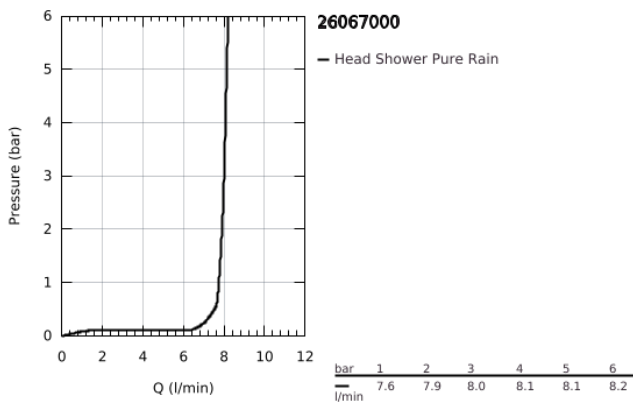

## 26 067 000 RAINSHOWER COSMOPOLITAN 310 HEAD SHOWER SET CEILING 142 MM, 1 SPRAY

### PRODUCT DESCRIPTION

- Colour: chrome
- Head shower Rainshower Cosmopolitan 310 (27 478)
- material: metal
- spray pattern: Rain
- maximum flow rate (at 3 bar): 8 l/min
- Rainshower shower arm ceiling 142 mm (28 724)
- GROHE EcoJoy - less water, perfect flow
- GROHE DreamSpray - perfect spray pattern
- GROHE LongLife finish
- GROHE SpeedClean - effortless limescale removal

26 067 000 **RAINSHOWER COSMOPOLITAN 310 HEAD SHOWER SET CEILING 142 MM, 1  
SPRAY**

**SPARE PARTS**, November 2012 – now

1: Escutcheon (Spare part-nr. 11741000)

2: Inlet valve assembly (Spare part-nr. 45933000)