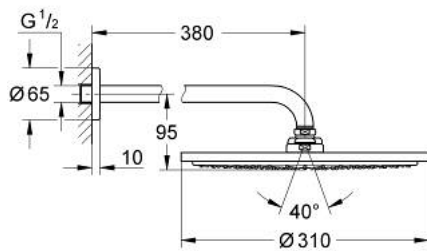

26 066 KF0 **RAINSHOWER COSMOPOLITAN 310 HEAD SHOWER SET 380 MM, 1 SPRAY**

PRODUCT DESCRIPTION

- Colour: phantom black
- head shower Rainshower Cosmopolitan 310
- material: metal
- spray pattern: Rain
- maximum flow rate (at 3 bar): 8 l/min
- shower arm Rainshower 380 mm
- GROHE DreamSpray - perfect spray pattern
- GROHE SpeedClean - effortless limescale removal
- suitable for instantaneous heater

26 066 KF0 **RAINSHOWER COSMOPOLITAN 310 HEAD SHOWER SET 380 MM, 1 SPRAY**

SPARE PARTS, April 2020 – now

1: escutcheon (Spare part-nr. 11741KF0)

2: Inlet valve assembly (Spare part-nr. 45933000)