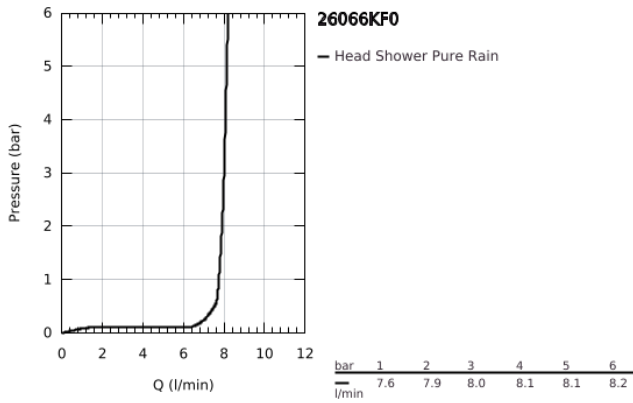

26 066 KF0 **RAINSHOWER COSMOPOLITAN 310 HEAD SHOWER SET 380 MM, 1 SPRAY**

PRODUCT DESCRIPTION

- Colour: phantom black
- head shower Rainshower Cosmopolitan 310
- material: metal
- spray pattern: Rain
- maximum flow rate (at 3 bar): 8 l/min
- shower arm Rainshower 380 mm
- GROHE DreamSpray - perfect spray pattern
- GROHE SpeedClean - effortless limescale removal
- suitable for instantaneous heater

26 066 KF0 **RAINSHOWER COSMOPOLITAN 310 HEAD SHOWER SET 380 MM, 1 SPRAY**

SPARE PARTS, April 2020 – now

1: escutcheon (Spare part-nr. 11741KF0)

2: Inlet valve assembly (Spare part-nr. 45933000)