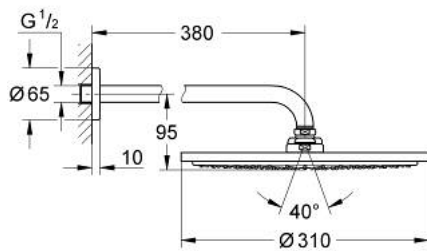

26 066 GN0 **RAINSHOWER COSMOPOLITAN 310 HEAD SHOWER SET 380 MM, 1 SPRAY**

PRODUCT DESCRIPTION

- Colour: brushed cool sunrise
- head shower Rainshower Cosmopolitan 310
- material: metal
- spray pattern: Rain
- maximum flow rate (at 3 bar): 8 l/min
- shower arm Rainshower 380 mm
- GROHE EcoJoy - less water, perfect flow
- GROHE DreamSpray - perfect spray pattern
- GROHE LongLife finish
- GROHE SpeedClean - effortless limescale removal
- suitable for instantaneous heater

26 066 GN0 **RAINSHOWER COSMOPOLITAN 310 HEAD SHOWER SET 380 MM, 1 SPRAY**

SPARE PARTS, November 2016 – now

1: escutcheon (Spare part-nr. 11741GN0)

2: Inlet valve assembly (Spare part-nr. 45933000)