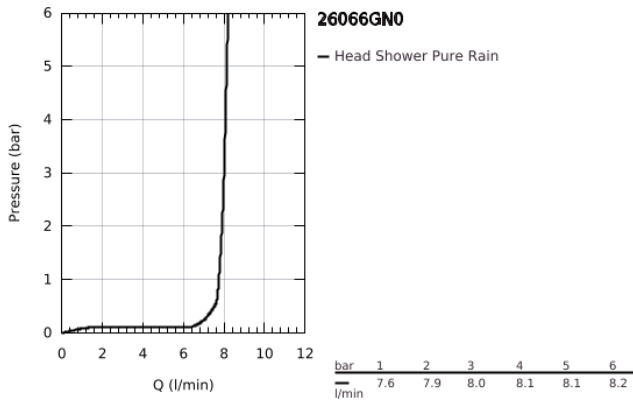

26 066 GN0 **RAINSHOWER COSMOPOLITAN 310 HEAD SHOWER SET 380 MM, 1 SPRAY**

PRODUCT DESCRIPTION

- Colour: brushed cool sunrise
- head shower Rainshower Cosmopolitan 310
- material: metal
- spray pattern: Rain
- maximum flow rate (at 3 bar): 8 l/min
- shower arm Rainshower 380 mm
- GROHE EcoJoy - less water, perfect flow
- GROHE DreamSpray - perfect spray pattern
- GROHE LongLife finish
- GROHE SpeedClean - effortless limescale removal
- suitable for instantaneous heater

26 066 GN0 **RAINSHOWER COSMOPOLITAN 310 HEAD SHOWER SET 380 MM, 1 SPRAY**

SPARE PARTS, November 2016 – now

1: escutcheon (Spare part-nr. 11741GN0)

2: Inlet valve assembly (Spare part-nr. 45933000)