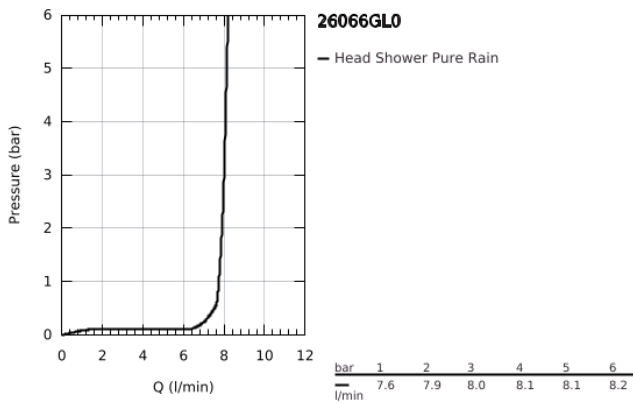

26 066 GL0 RAINSHOWER COSMOPOLITAN 310 HEAD SHOWER SET 380 MM, 1 SPRAY

**PRODUCT DESCRIPTION**

- Colour: cool sunrise
- head shower Rainshower Cosmopolitan 310
- material: metal
- spray pattern: Rain
- maximum flow rate (at 3 bar): 8 l/min
- shower arm Rainshower 380 mm
- GROHE EcoJoy - less water, perfect flow
- GROHE DreamSpray - perfect spray pattern
- GROHE LongLife finish
- GROHE SpeedClean - effortless limescale removal
- suitable for instantaneous heater

26 066 GL0 **RAINSHOWER COSMOPOLITAN 310 HEAD SHOWER SET 380 MM, 1 SPRAY**

**SPARE PARTS**, November 2016 – now

1: escutcheon (Spare part-nr. 11741GL0)

2: Inlet valve assembly (Spare part-nr. 45933000)