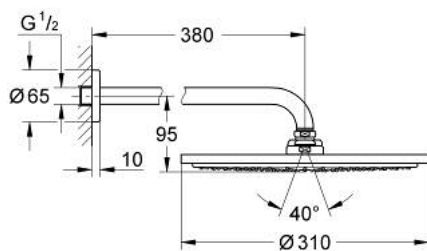

26 066 GL0 RAINSHOWER COSMOPOLITAN 310 HEAD SHOWER SET 380 MM, 1 SPRAY

**PRODUCT DESCRIPTION**

- Colour: cool sunrise
- head shower Rainshower Cosmopolitan 310
- material: metal
- spray pattern: Rain
- maximum flow rate (at 3 bar): 8 l/min
- shower arm Rainshower 380 mm
- GROHE EcoJoy - less water, perfect flow
- GROHE DreamSpray - perfect spray pattern
- GROHE LongLife finish
- GROHE SpeedClean - effortless limescale removal
- suitable for instantaneous heater

26 066 GL0 **RAINSHOWER COSMOPOLITAN 310 HEAD SHOWER SET 380 MM, 1 SPRAY**

**SPARE PARTS**, November 2016 – now

1: escutcheon (Spare part-nr. 11741GL0)

2: Inlet valve assembly (Spare part-nr. 45933000)