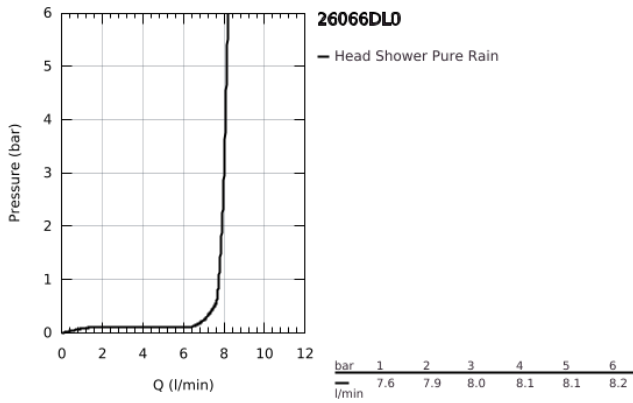

26 066 DL0 RAINSHOWER COSMOPOLITAN 310 HEAD SHOWER SET 380 MM, 1 SPRAY

PRODUCT DESCRIPTION

- Colour: brushed warm sunset
- head shower Rainshower Cosmopolitan 310
- material: metal
- spray pattern: Rain
- maximum flow rate (at 3 bar): 8 l/min
- shower arm Rainshower 380 mm
- GROHE EcoJoy - less water, perfect flow
- GROHE DreamSpray - perfect spray pattern
- GROHE LongLife finish
- GROHE SpeedClean - effortless limescale removal
- suitable for instantaneous heater

26 066 DL0 **RAINSHOWER COSMOPOLITAN 310 HEAD SHOWER SET 380 MM, 1 SPRAY**

SPARE PARTS, November 2016 – now

1: escutcheon (Spare part-nr. 11741DL0)

2: Inlet valve assembly (Spare part-nr. 45933000)