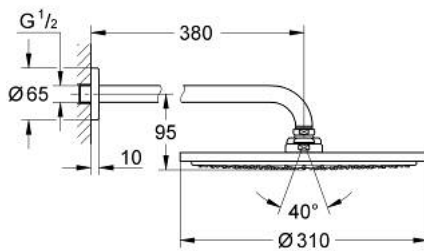

26 066 DL0 RAINSHOWER COSMOPOLITAN 310 HEAD SHOWER SET 380 MM, 1 SPRAY

PRODUCT DESCRIPTION

- Colour: brushed warm sunset
- head shower Rainshower Cosmopolitan 310
- material: metal
- spray pattern: Rain
- maximum flow rate (at 3 bar): 8 l/min
- shower arm Rainshower 380 mm
- GROHE EcoJoy - less water, perfect flow
- GROHE DreamSpray - perfect spray pattern
- GROHE LongLife finish
- GROHE SpeedClean - effortless limescale removal
- suitable for instantaneous heater

26 066 DL0 **RAINSHOWER COSMOPOLITAN 310 HEAD SHOWER SET 380 MM, 1 SPRAY**

SPARE PARTS, November 2016 – now

1: escutcheon (Spare part-nr. 11741DL0)

2: Inlet valve assembly (Spare part-nr. 45933000)