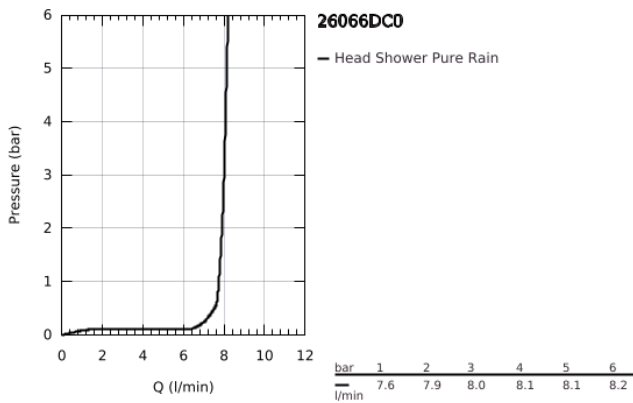

## 26 066 DC0 RAINSHOWER COSMOPOLITAN 310 HEAD SHOWER SET 380 MM, 1 SPRAY

### PRODUCT DESCRIPTION

- Colour: supersteel
- head shower Rainshower Cosmopolitan 310
- material: metal
- spray pattern: Rain
- maximum flow rate (at 3 bar): 8 l/min
- shower arm Rainshower 380 mm
- GROHE EcoJoy - less water, perfect flow
- GROHE DreamSpray - perfect spray pattern
- GROHE LongLife finish
- GROHE SpeedClean - effortless limescale removal
- suitable for instantaneous heater

## 26 066 DC0 RAINSHOWER COSMOPOLITAN 310 HEAD SHOWER SET 380 MM, 1 SPRAY

**SPARE PARTS**, January 2016 – now

1: Escutcheon (Spare part-nr. 11741DC0)

2: Inlet valve assembly (Spare part-nr. 45933000)