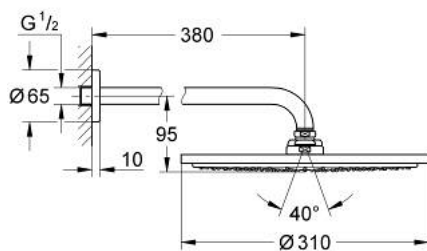

## 26 066 DC0 RAINSHOWER COSMOPOLITAN 310 HEAD SHOWER SET 380 MM, 1 SPRAY

### PRODUCT DESCRIPTION

- Colour: supersteel
- head shower Rainshower Cosmopolitan 310
- material: metal
- spray pattern: Rain
- maximum flow rate (at 3 bar): 8 l/min
- shower arm Rainshower 380 mm
- GROHE EcoJoy - less water, perfect flow
- GROHE DreamSpray - perfect spray pattern
- GROHE LongLife finish
- GROHE SpeedClean - effortless limescale removal
- suitable for instantaneous heater

## 26 066 DC0 RAINSHOWER COSMOPOLITAN 310 HEAD SHOWER SET 380 MM, 1 SPRAY

**SPARE PARTS**, January 2016 – now

1: Escutcheon (Spare part-nr. 11741DC0)

2: Inlet valve assembly (Spare part-nr. 45933000)