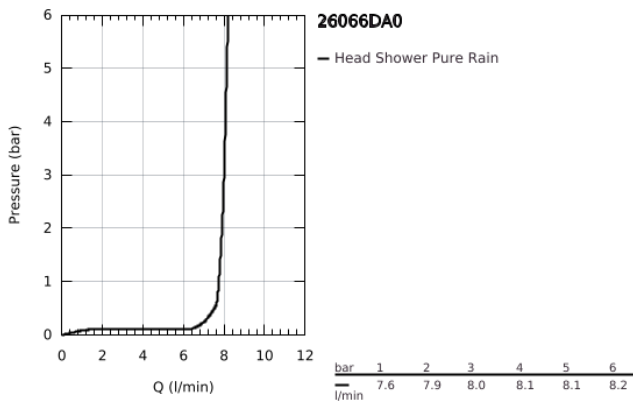

## 26 066 DA0 RAINSHOWER COSMOPOLITAN 310 HEAD SHOWER SET 380 MM, 1 SPRAY

### PRODUCT DESCRIPTION

- Colour: warm sunset
- head shower Rainshower Cosmopolitan 310
- material: metal
- spray pattern: Rain
- maximum flow rate (at 3 bar): 8 l/min
- shower arm Rainshower 380 mm
- GROHE EcoJoy - less water, perfect flow
- GROHE DreamSpray - perfect spray pattern
- GROHE LongLife finish
- GROHE SpeedClean - effortless limescale removal
- suitable for instantaneous heater

26 066 DA0 **RAINSHOWER COSMOPOLITAN 310 HEAD SHOWER SET 380 MM, 1 SPRAY**

**SPARE PARTS**, November 2016 – now

1: escutcheon (Spare part-nr. 11741DA0)

2: Inlet valve assembly (Spare part-nr. 45933000)