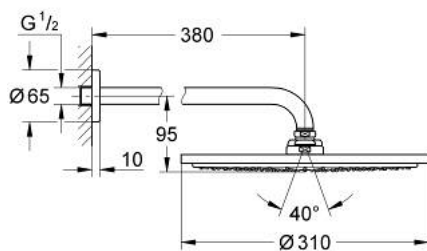

## 26 066 DA0 RAINSHOWER COSMOPOLITAN 310 HEAD SHOWER SET 380 MM, 1 SPRAY

### PRODUCT DESCRIPTION

- Colour: warm sunset
- head shower Rainshower Cosmopolitan 310
- material: metal
- spray pattern: Rain
- maximum flow rate (at 3 bar): 8 l/min
- shower arm Rainshower 380 mm
- GROHE EcoJoy - less water, perfect flow
- GROHE DreamSpray - perfect spray pattern
- GROHE LongLife finish
- GROHE SpeedClean - effortless limescale removal
- suitable for instantaneous heater

26 066 DA0 **RAINSHOWER COSMOPOLITAN 310 HEAD SHOWER SET 380 MM, 1 SPRAY**

**SPARE PARTS**, November 2016 – now

1: escutcheon (Spare part-nr. 11741DA0)

2: Inlet valve assembly (Spare part-nr. 45933000)