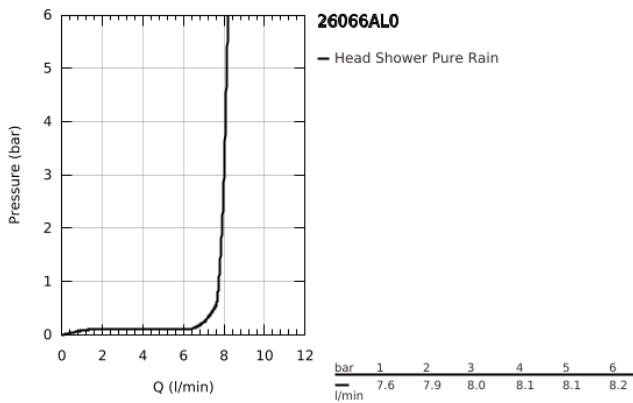

## 26 066 AL0 RAINSHOWER COSMOPOLITAN 310 HEAD SHOWER SET 380 MM, 1 SPRAY

### PRODUCT DESCRIPTION

- Colour: brushed hard graphite
- head shower Rainshower Cosmopolitan 310
- material: metal
- spray pattern: Rain
- maximum flow rate (at 3 bar): 8 l/min
- shower arm Rainshower 380 mm
- GROHE EcoJoy - less water, perfect flow
- GROHE DreamSpray - perfect spray pattern
- GROHE LongLife finish
- GROHE SpeedClean - effortless limescale removal
- suitable for instantaneous heater

26 066 AL0 **RAINSHOWER COSMOPOLITAN 310 HEAD SHOWER SET 380 MM, 1 SPRAY**

**SPARE PARTS**, November 2016 – now

1: Escutcheon (Spare part-nr. 11741AL0)

2: Inlet valve assembly (Spare part-nr. 45933000)