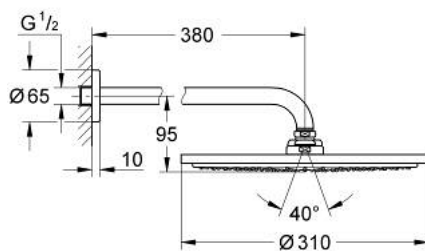

## 26 066 AL0 RAINSHOWER COSMOPOLITAN 310 HEAD SHOWER SET 380 MM, 1 SPRAY

### PRODUCT DESCRIPTION

- Colour: brushed hard graphite
- head shower Rainshower Cosmopolitan 310
- material: metal
- spray pattern: Rain
- maximum flow rate (at 3 bar): 8 l/min
- shower arm Rainshower 380 mm
- GROHE EcoJoy - less water, perfect flow
- GROHE DreamSpray - perfect spray pattern
- GROHE LongLife finish
- GROHE SpeedClean - effortless limescale removal
- suitable for instantaneous heater

26 066 AL0 **RAINSHOWER COSMOPOLITAN 310 HEAD SHOWER SET 380 MM, 1 SPRAY**

**SPARE PARTS**, November 2016 – now

1: Escutcheon (Spare part-nr. 11741AL0)

2: Inlet valve assembly (Spare part-nr. 45933000)