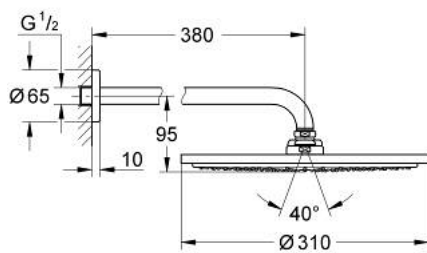

26 066 A00 RAINSHOWER COSMOPOLITAN 310 HEAD SHOWER SET 380 MM, 1 SPRAY

PRODUCT DESCRIPTION

- Colour: hard graphite
- head shower Rainshower Cosmopolitan 310
- material: metal
- spray pattern: Rain
- maximum flow rate (at 3 bar): 8 l/min
- shower arm Rainshower 380 mm
- GROHE EcoJoy - less water, perfect flow
- GROHE DreamSpray - perfect spray pattern
- GROHE LongLife finish
- GROHE SpeedClean - effortless limescale removal
- suitable for instantaneous heater

26 066 A00 **RAINSHOWER COSMOPOLITAN 310 HEAD SHOWER SET 380 MM, 1 SPRAY**

SPARE PARTS, November 2016 – now

1: escutcheon (Spare part-nr. 11741A00)

2: Inlet valve assembly (Spare part-nr. 45933000)