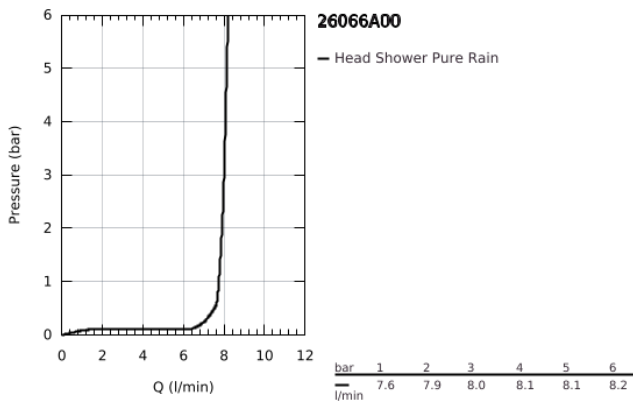

26 066 A00 RAINSHOWER COSMOPOLITAN 310 HEAD SHOWER SET 380 MM, 1 SPRAY

PRODUCT DESCRIPTION

- Colour: hard graphite
- head shower Rainshower Cosmopolitan 310
- material: metal
- spray pattern: Rain
- maximum flow rate (at 3 bar): 8 l/min
- shower arm Rainshower 380 mm
- GROHE EcoJoy - less water, perfect flow
- GROHE DreamSpray - perfect spray pattern
- GROHE LongLife finish
- GROHE SpeedClean - effortless limescale removal
- suitable for instantaneous heater

26 066 A00 **RAINSHOWER COSMOPOLITAN 310 HEAD SHOWER SET 380 MM, 1 SPRAY**

SPARE PARTS, November 2016 – now

1: escutcheon (Spare part-nr. 11741A00)

2: Inlet valve assembly (Spare part-nr. 45933000)