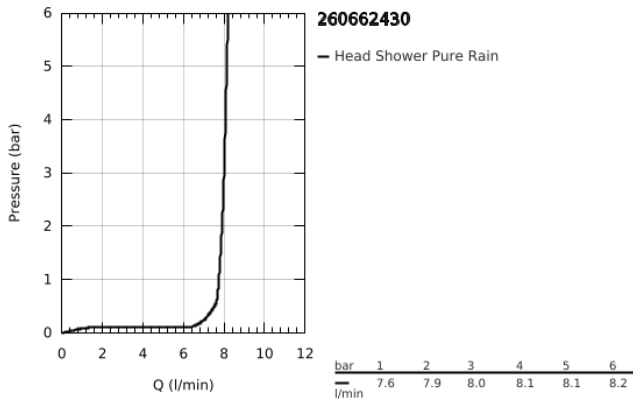

26 066 243 0 **RAINSHOWER COSMOPOLITAN 310 HEAD SHOWER SET 380 MM, 1 SPRAY**

**PRODUCT DESCRIPTION**

- Colour: matte black
- head shower Rainshower Cosmopolitan 310
- material: metal
- spray pattern: Rain
- maximum flow rate (at 3 bar): 8 l/min
- shower arm Rainshower 380 mm
- GROHE DreamSpray - perfect spray pattern
- GROHE SpeedClean - effortless limescale removal
- suitable for instantaneous heater

26 066 243 0 **RAINSHOWER COSMOPOLITAN 310 HEAD SHOWER SET 380 MM, 1 SPRAY**

**SPARE PARTS**, May 2024 – now

1: escutcheon (Spare part-nr. 117412430)

2: Inlet valve assembly (Spare part-nr. 45933000)