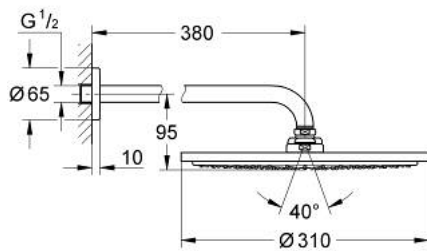

26 066 243 0 **RAINSHOWER COSMOPOLITAN 310 HEAD SHOWER SET 380 MM, 1 SPRAY**

**PRODUCT DESCRIPTION**

- Colour: matte black
- head shower Rainshower Cosmopolitan 310
- material: metal
- spray pattern: Rain
- maximum flow rate (at 3 bar): 8 l/min
- shower arm Rainshower 380 mm
- GROHE DreamSpray - perfect spray pattern
- GROHE SpeedClean - effortless limescale removal
- suitable for instantaneous heater

26 066 243 0 **RAINSHOWER COSMOPOLITAN 310 HEAD SHOWER SET 380 MM, 1 SPRAY**

**SPARE PARTS**, May 2024 – now

1: escutcheon (Spare part-nr. 117412430)

2: Inlet valve assembly (Spare part-nr. 45933000)