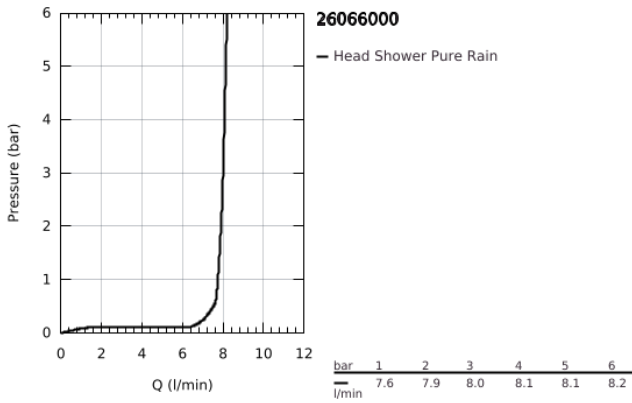

26 066 000 RAINSHOWER COSMOPOLITAN 310 HEAD SHOWER SET 380 MM, 1 SPRAY

PRODUCT DESCRIPTION

- Colour: chrome
- Head shower Rainshower Cosmopolitan 310 (27 478)
- material: metal
- spray pattern: Rain
- maximum flow rate (at 3 bar): 8 l/min
- Shower arm Rainshower 380 mm (28 361)
- GROHE EcoJoy - less water, perfect flow
- GROHE DreamSpray - perfect spray pattern
- GROHE LongLife finish
- GROHE SpeedClean - effortless limescale removal

26 066 000 **RAINSHOWER COSMOPOLITAN 310 HEAD SHOWER SET 380 MM, 1 SPRAY**

SPARE PARTS, November 2012 – now

1: Escutcheon (Spare part-nr. 11741000)

2: Inlet valve assembly (Spare part-nr. 45933000)