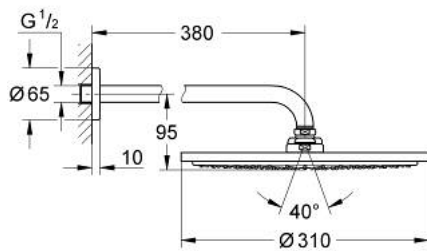

26 066 000 RAINSHOWER COSMOPOLITAN 310 HEAD SHOWER SET 380 MM, 1 SPRAY

PRODUCT DESCRIPTION

- Colour: chrome
- Head shower Rainshower Cosmopolitan 310 (27 478)
- material: metal
- spray pattern: Rain
- maximum flow rate (at 3 bar): 8 l/min
- Shower arm Rainshower 380 mm (28 361)
- GROHE EcoJoy - less water, perfect flow
- GROHE DreamSpray - perfect spray pattern
- GROHE LongLife finish
- GROHE SpeedClean - effortless limescale removal

26 066 000 **RAINSHOWER COSMOPOLITAN 310 HEAD SHOWER SET 380 MM, 1 SPRAY**

SPARE PARTS, November 2012 – now

1: Escutcheon (Spare part-nr. 11741000)

2: Inlet valve assembly (Spare part-nr. 45933000)