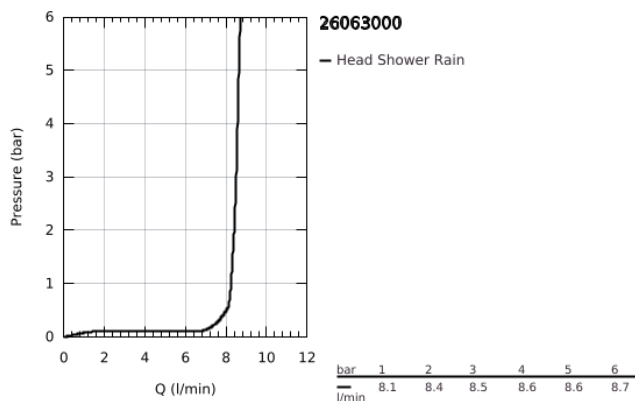

26 063 000 RAINSHOWER COSMOPOLITAN 210 HEAD SHOWER SET CEILING 142 MM, 1 SPRAY

PRODUCT DESCRIPTION

- Colour: chrome
- Head shower Rainshower Cosmopolitan 210 (28 373)
- material: metal
- spray pattern: Rain
- maximum flow rate (at 3 bar): 8.5 l/min
- Rainshower shower arm ceiling 142 mm (28 724)
- GROHE EcoJoy - less water, perfect flow
- GROHE DreamSpray - perfect spray pattern
- GROHE LongLife finish
- GROHE SpeedClean - effortless limescale removal

26 063 000 **RAINSHOWER COSMOPOLITAN 210 HEAD SHOWER SET CEILING 142 MM, 1
SPRAY**

SPARE PARTS, November 2012 – now

1: Escutcheon (Spare part-nr. 11741000)

2: Inlet valve assembly (Spare part-nr. 48185000)