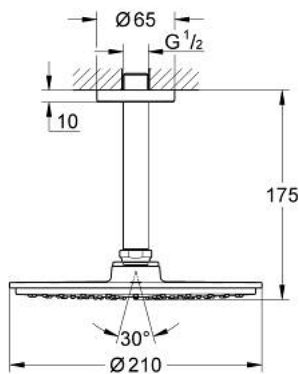

26 063 000 RAINSHOWER COSMOPOLITAN 210 HEAD SHOWER SET CEILING 142 MM, 1 SPRAY

PRODUCT DESCRIPTION

- Colour: chrome
- Head shower Rainshower Cosmopolitan 210 (28 373)
- material: metal
- spray pattern: Rain
- maximum flow rate (at 3 bar): 8.5 l/min
- Rainshower shower arm ceiling 142 mm (28 724)
- GROHE EcoJoy - less water, perfect flow
- GROHE DreamSpray - perfect spray pattern
- GROHE LongLife finish
- GROHE SpeedClean - effortless limescale removal

26 063 000 **RAINSHOWER COSMOPOLITAN 210 HEAD SHOWER SET CEILING 142 MM, 1
SPRAY**

SPARE PARTS, November 2012 – now

1: Escutcheon (Spare part-nr. 11741000)

2: Inlet valve assembly (Spare part-nr. 48185000)