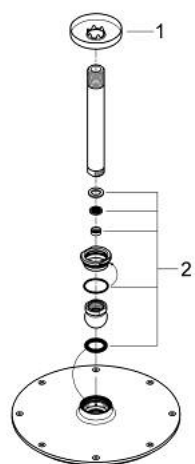

26 063 000 RAINSHOWER COSMOPOLITAN 210 HEAD SHOWER SET CEILING 142 MM, 1 SPRAY

PRODUCT DESCRIPTION

- Colour: chrome
- Head shower Rainshower Cosmopolitan 210 (28 373)
- material: metal
- spray pattern: Rain
- maximum flow rate (at 3 bar): 8.5 l/min
- Rainshower shower arm ceiling 142 mm (28 724)
- GROHE EcoJoy - less water, perfect flow
- GROHE DreamSpray - perfect spray pattern
- GROHE LongLife finish
- GROHE SpeedClean - effortless limescale removal

26 063 000 **RAINSHOWER COSMOPOLITAN 210 HEAD SHOWER SET CEILING 142 MM, 1
SPRAY**

SPARE PARTS, November 2012 – now

1: Escutcheon (Spare part-nr. 11741000)

2: Inlet valve assembly (Spare part-nr. 48185000)