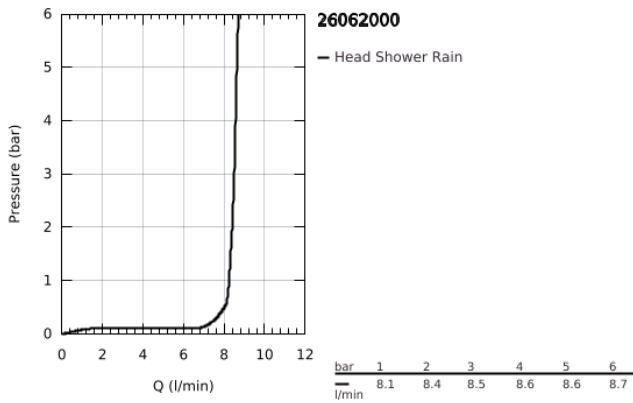

26 062 000 RAINSHOWER COSMOPOLITAN 210 HEAD SHOWER SET 286 MM, 1 SPRAY

PRODUCT DESCRIPTION

- Colour: chrome
- Head shower Rainshower Cosmopolitan 210 (28 373)
- material: metal
- spray pattern: Rain
- maximum flow rate (at 3 bar): 8.5 l/min
- Shower arm Rainshower 286 mm (28 576)
- GROHE EcoJoy - less water, perfect flow
- GROHE DreamSpray - perfect spray pattern
- GROHE LongLife finish
- GROHE SpeedClean - effortless limescale removal

26 062 000 **RAINSHOWER COSMOPOLITAN 210 HEAD SHOWER SET 286 MM, 1 SPRAY**

SPARE PARTS, November 2012 – now

1: Escutcheon (Spare part-nr. 11741000)

2: Inlet valve assembly (Spare part-nr. 45933000)