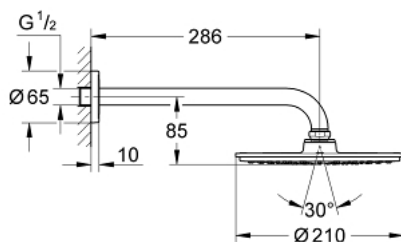

26 062 000 RAINSHOWER COSMOPOLITAN 210 HEAD SHOWER SET 286 MM, 1 SPRAY

PRODUCT DESCRIPTION

- Colour: chrome
- Head shower Rainshower Cosmopolitan 210 (28 373)
- material: metal
- spray pattern: Rain
- maximum flow rate (at 3 bar): 8.5 l/min
- Shower arm Rainshower 286 mm (28 576)
- GROHE EcoJoy - less water, perfect flow
- GROHE DreamSpray - perfect spray pattern
- GROHE LongLife finish
- GROHE SpeedClean - effortless limescale removal

26 062 000 **RAINSHOWER COSMOPOLITAN 210 HEAD SHOWER SET 286 MM, 1 SPRAY**

SPARE PARTS, November 2012 – now

1: Escutcheon (Spare part-nr. 11741000)

2: Inlet valve assembly (Spare part-nr. 45933000)