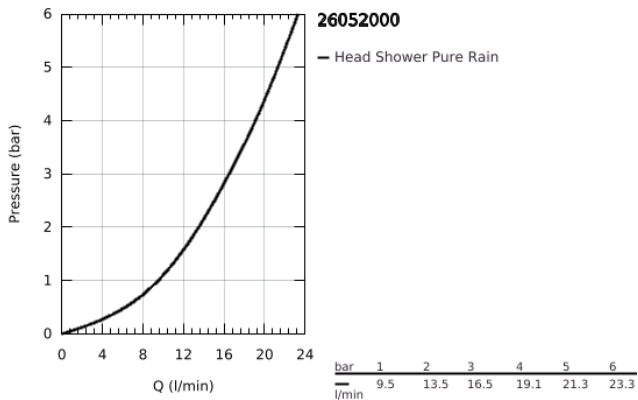

26 052 000 RAINSHOWER COSMOPOLITAN 210 HEAD SHOWER SET 286 MM, 1 SPRAY

PRODUCT DESCRIPTION

- Colour: chrome
- Rainshower Cosmopolitan 210 metal head shower (28 368)
- spray pattern: Rain
- maximum flow rate (at 3 bar): 16.5 l/min
- Shower arm Rainshower 286 mm (28 576)
- GROHE DreamSpray - perfect spray pattern
- GROHE LongLife finish
- GROHE SpeedClean - effortless limescale removal
- suitable for instantaneous heater
- starting at 0.5 bar flow pressure

26 052 000 **RAINSHOWER COSMOPOLITAN 210 HEAD SHOWER SET 286 MM, 1 SPRAY**

SPARE PARTS, November 2012 – now

1: Escutcheon (Spare part-nr. 11741000)

2: Inlet valve assembly (Spare part-nr. 45933000)