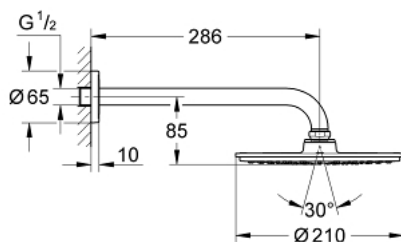

26 052 000 RAINSHOWER COSMOPOLITAN 210 HEAD SHOWER SET 286 MM, 1 SPRAY

PRODUCT DESCRIPTION

- Colour: chrome
- Rainshower Cosmopolitan 210 metal head shower (28 368)
- spray pattern: Rain
- maximum flow rate (at 3 bar): 16.5 l/min
- Shower arm Rainshower 286 mm (28 576)
- GROHE DreamSpray - perfect spray pattern
- GROHE LongLife finish
- GROHE SpeedClean - effortless limescale removal
- suitable for instantaneous heater
- starting at 0.5 bar flow pressure

26 052 000 **RAINSHOWER COSMOPOLITAN 210 HEAD SHOWER SET 286 MM, 1 SPRAY**

SPARE PARTS, November 2012 – now

1: Escutcheon (Spare part-nr. 11741000)

2: Inlet valve assembly (Spare part-nr. 45933000)