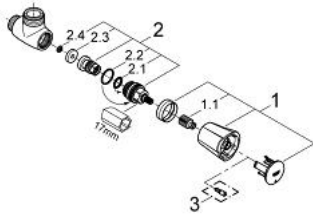

26 010 001 **COSTA L SHOWER BIBTAP, 1/2"**

PRODUCT DESCRIPTION

- Colour: chrome
- wall mounted
- metal handle
- heat insulated
- marking: blue
- GROHE Long-Life headpart
- shower outlet 3/4"
- GROHE LongLife finish

26 010 001 COSTA L SHOWER BIBTAP, 1/2"

SPARE PARTS, June 2007 – now

1: Handle (Spare part-nr. 45994000)

1.1: Snap insert (Spare part-nr. 0538600M)

2: Headpart 1/2" (Spare part-nr. 07146000)

2.1: Sealing washer $\varnothing 6 \times \varnothing 2$ (Spare part-nr. 0128300M)

2.2: O-ring $\varnothing 18,2 \times \varnothing 1,7$ (Spare part-nr. 0392400M)

2.3: Seal (Spare part-nr. 0529100M)

3: Screw for Costa/Avina products (Spare part-nr. 48013000)*

* Optional accessories