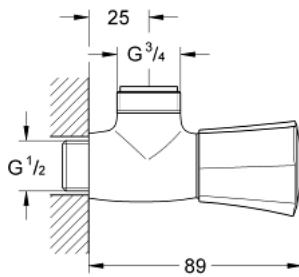

26 010 001 **COSTA L SHOWER BIBTAP, 1/2"**

PRODUCT DESCRIPTION

- Colour: chrome
- wall mounted
- metal handle
- heat insulated
- marking: blue
- GROHE Long-Life headpart
- shower outlet 3/4"
- GROHE LongLife finish

26 010 001 COSTA L SHOWER BIBTAP, 1/2"

SPARE PARTS, June 2007 – now

1: Handle (Spare part-nr. 45994000)

1.1: Snap insert (Spare part-nr. 0538600M)

2: Headpart 1/2" (Spare part-nr. 07146000)

2.1: Sealing washer $\varnothing 6 \times \varnothing 2$ (Spare part-nr. 0128300M)

2.2: O-ring $\varnothing 18,2 \times \varnothing 1,7$ (Spare part-nr. 0392400M)

2.3: Seal (Spare part-nr. 0529100M)

3: Screw for Costa/Avina products (Spare part-nr. 48013000)*

* Optional accessories