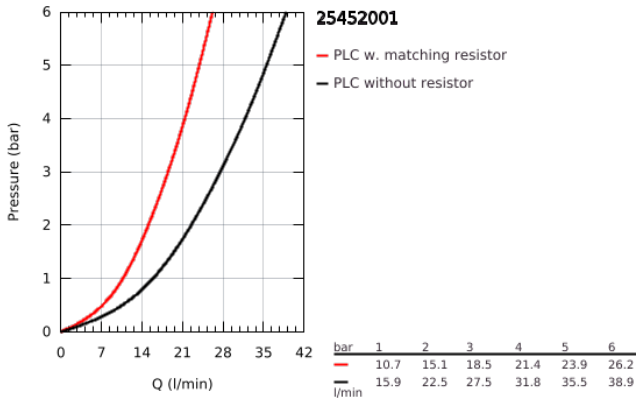

25 452 001 **COSTA L BATH MIXER 1/2"**

PRODUCT DESCRIPTION

- Colour: chrome
- wall mounted
- metal handles
- heat insulated
- screwable
- GROHE Long-Life headpart
- shower top outlet 3/4"
- automatic diverter: bath/shower
- mousseur
- S-unions
- GROHE LongLife finish

25 452 001 **COSTA L BATH MIXER 1/2"**

SPARE PARTS, November 2010 – now

- 1: Handle (Spare part-nr. 45994000)
- 1.1: Snap insert (Spare part-nr. 0538600M)
- 2: Headpart 1/2" (Spare part-nr. 07146000)
- 2.1: Sealing washer $\varnothing 6 \times \varnothing 2$ (Spare part-nr. 0128300M)
- 2.2: O-ring $\varnothing 18,2 \times \varnothing 1,7$ (Spare part-nr. 0392400M)
- 2.3: Seal (Spare part-nr. 0529100M)
- 3: Screw connection 1/2" (Spare part-nr. 45044000)
- 4: S-union (Spare part-nr. 12075000)
- 4.1: Seal (Spare part-nr. 0138600M)
- 4.2: Escutcheon (Spare part-nr. 0221000M)
- 5: Diverter knob (Spare part-nr. 65648000)
- 6: Diverter (Spare part-nr. 65655000)
- 7: Non-return valve (Spare part-nr. 08565000)
- 8: Fibre seal dia. $\varnothing 18,5 \times \varnothing 12 \times 2$ (Spare part-nr. 0138900M)
- 9: Mousseur (Spare part-nr. 13952000)
- 10: Extension 3/4", 20 mm (Spare part-nr. 0713000M)*
- 11: Special spanner (Spare part-nr. 19377000)*
- 12: Screw for Costa/Avina products (Spare part-nr. 48013000)*