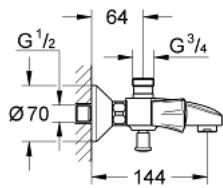

25 452 001 **COSTA L BATH MIXER 1/2"**

PRODUCT DESCRIPTION

- Colour: chrome
- wall mounted
- metal handles
- heat insulated
- screwable
- GROHE Long-Life headpart
- shower top outlet 3/4"
- automatic diverter: bath/shower
- mousseur
- S-unions
- GROHE LongLife finish

25 452 001 **COSTA L BATH MIXER 1/2"**

SPARE PARTS, November 2010 – now

- 1: Handle (Spare part-nr. 45994000)
- 1.1: Snap insert (Spare part-nr. 0538600M)
- 2: Headpart 1/2" (Spare part-nr. 07146000)
- 2.1: Sealing washer $\varnothing 6 \times \varnothing 2$ (Spare part-nr. 0128300M)
- 2.2: O-ring $\varnothing 18,2 \times \varnothing 1,7$ (Spare part-nr. 0392400M)
- 2.3: Seal (Spare part-nr. 0529100M)
- 3: Screw connection 1/2" (Spare part-nr. 45044000)
- 4: S-union (Spare part-nr. 12075000)
- 4.1: Seal (Spare part-nr. 0138600M)
- 4.2: Escutcheon (Spare part-nr. 0221000M)
- 5: Diverter knob (Spare part-nr. 65648000)
- 6: Diverter (Spare part-nr. 65655000)
- 7: Non-return valve (Spare part-nr. 08565000)
- 8: Fibre seal dia. $\varnothing 18,5 \times \varnothing 12 \times 2$ (Spare part-nr. 0138900M)
- 9: Mousseur (Spare part-nr. 13952000)
- 10: Extension 3/4", 20 mm (Spare part-nr. 0713000M)*
- 11: Special spanner (Spare part-nr. 19377000)*
- 12: Screw for Costa/Avina products (Spare part-nr. 48013000)*