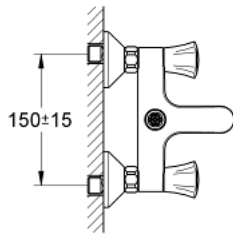

25 452 001 **COSTA L BATH MIXER 1/2"**

PRODUCT DESCRIPTION

- Colour: chrome
- wall mounted
- metal handles
- heat insulated
- screwable
- GROHE Long-Life headpart
- shower top outlet 3/4"
- automatic diverter: bath/shower
- mousseur
- S-unions
- GROHE LongLife finish

25 452 001 **COSTA L BATH MIXER 1/2"**

SPARE PARTS, November 2010 – now

- 1: Handle (Spare part-nr. 45994000)
- 1.1: Snap insert (Spare part-nr. 0538600M)
- 2: Headpart 1/2" (Spare part-nr. 07146000)
- 2.1: Sealing washer $\varnothing 6 \times \varnothing 2$ (Spare part-nr. 0128300M)
- 2.2: O-ring $\varnothing 18,2 \times \varnothing 1,7$ (Spare part-nr. 0392400M)
- 2.3: Seal (Spare part-nr. 0529100M)
- 3: Screw connection 1/2" (Spare part-nr. 45044000)
- 4: S-union (Spare part-nr. 12075000)
- 4.1: Seal (Spare part-nr. 0138600M)
- 4.2: Escutcheon (Spare part-nr. 0221000M)
- 5: Diverter knob (Spare part-nr. 65648000)
- 6: Diverter (Spare part-nr. 65655000)
- 7: Non-return valve (Spare part-nr. 08565000)
- 8: Fibre seal dia. $\varnothing 18,5 \times \varnothing 12 \times 2$ (Spare part-nr. 0138900M)
- 9: Mousseur (Spare part-nr. 13952000)
- 10: Extension 3/4", 20 mm (Spare part-nr. 0713000M)*
- 11: Special spanner (Spare part-nr. 19377000)*
- 12: Screw for Costa/Avina products (Spare part-nr. 48013000)*