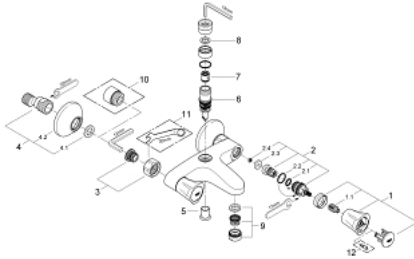

25 452 001 **COSTA L BATH MIXER 1/2"**

PRODUCT DESCRIPTION

- Colour: chrome
- wall mounted
- metal handles
- heat insulated
- screwable
- GROHE Long-Life headpart
- shower top outlet 3/4"
- automatic diverter: bath/shower
- mousseur
- S-unions
- GROHE LongLife finish

25 452 001 **COSTA L BATH MIXER 1/2"**

SPARE PARTS, November 2010 – now

- 1: Handle (Spare part-nr. 45994000)
- 1.1: Snap insert (Spare part-nr. 0538600M)
- 2: Headpart 1/2" (Spare part-nr. 07146000)
- 2.1: Sealing washer $\varnothing 6 \times \varnothing 2$ (Spare part-nr. 0128300M)
- 2.2: O-ring $\varnothing 18,2 \times \varnothing 1,7$ (Spare part-nr. 0392400M)
- 2.3: Seal (Spare part-nr. 0529100M)
- 3: Screw connection 1/2" (Spare part-nr. 45044000)
- 4: S-union (Spare part-nr. 12075000)
- 4.1: Seal (Spare part-nr. 0138600M)
- 4.2: Escutcheon (Spare part-nr. 0221000M)
- 5: Diverter knob (Spare part-nr. 65648000)
- 6: Diverter (Spare part-nr. 65655000)
- 7: Non-return valve (Spare part-nr. 08565000)
- 8: Fibre seal dia. $\varnothing 18,5 \times \varnothing 12 \times 2$ (Spare part-nr. 0138900M)
- 9: Mousseur (Spare part-nr. 13952000)
- 10: Extension 3/4", 20 mm (Spare part-nr. 0713000M)*
- 11: Special spanner (Spare part-nr. 19377000)*
- 12: Screw for Costa/Avina products (Spare part-nr. 48013000)*