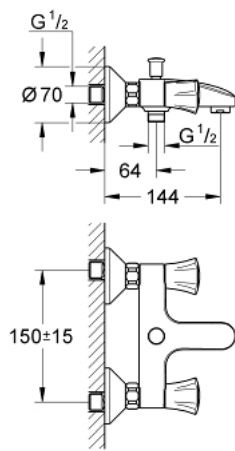

25 450 001 **COSTA L BATH MIXER 1/2"**

PRODUCT DESCRIPTION

- Colour: chrome
- wall mounted
- metal handles
- heat insulated
- screwable
- GROHE Long-Life headpart
- automatic diverter: bath/shower
- mousseur
- S-unions
- GROHE LongLife finish

25 450 001 **COSTA L BATH MIXER 1/2"**

SPARE PARTS, June 2007 – now

- 1: Handle (Spare part-nr. 45994000)
- 1.1: Snap insert (Spare part-nr. 0538600M)
- 2: Headpart 1/2" (Spare part-nr. 07146000)
 - 2.1: Sealing washer $\varnothing 6 \times \varnothing 2$ (Spare part-nr. 0128300M)
 - 2.2: O-ring $\varnothing 18,2 \times \varnothing 1,7$ (Spare part-nr. 0392400M)
 - 2.3: Seal (Spare part-nr. 0529100M)
- 3: Screw connection 1/2" (Spare part-nr. 45044000)
- 4: S-union (Spare part-nr. 12075000)
 - 4.1: Seal (Spare part-nr. 0138600M)
 - 4.2: Escutcheon (Spare part-nr. 0221000M)
- 5: Diverter knob (Spare part-nr. 65648000)
- 6: Diverter (Spare part-nr. 65655000)
- 7: Non-return valve (Spare part-nr. 08565000)
- 8: Mousseur (Spare part-nr. 13927000)
- 8: Mousseur (Spare part-nr. 13952000)
- 9: Extension 3/4", 20 mm (Spare part-nr. 0713000M)*
- 10: Screw for Costa/Avina products (Spare part-nr. 48013000)*
- 11: Special spanner (Spare part-nr. 19377000)*