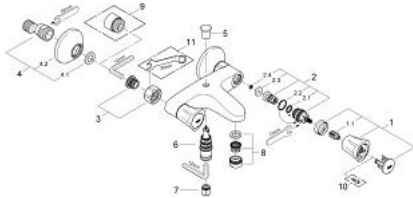

25 450 001 **COSTA L BATH MIXER 1/2"**

PRODUCT DESCRIPTION

- Colour: chrome
- wall mounted
- metal handles
- heat insulated
- screwable
- GROHE Long-Life headpart
- automatic diverter: bath/shower
- mousseur
- S-unions
- GROHE LongLife finish

25 450 001 **COSTA L BATH MIXER 1/2"**

SPARE PARTS, June 2007 – now

- 1: Handle (Spare part-nr. 45994000)
- 1.1: Snap insert (Spare part-nr. 0538600M)
- 2: Headpart 1/2" (Spare part-nr. 07146000)
 - 2.1: Sealing washer $\varnothing 6 \times \varnothing 2$ (Spare part-nr. 0128300M)
 - 2.2: O-ring $\varnothing 18,2 \times \varnothing 1,7$ (Spare part-nr. 0392400M)
 - 2.3: Seal (Spare part-nr. 0529100M)
- 3: Screw connection 1/2" (Spare part-nr. 45044000)
- 4: S-union (Spare part-nr. 12075000)
 - 4.1: Seal (Spare part-nr. 0138600M)
 - 4.2: Escutcheon (Spare part-nr. 0221000M)
- 5: Diverter knob (Spare part-nr. 65648000)
- 6: Diverter (Spare part-nr. 65655000)
- 7: Non-return valve (Spare part-nr. 08565000)
- 8: Mousseur (Spare part-nr. 13927000)
- 8: Mousseur (Spare part-nr. 13952000)
- 9: Extension 3/4", 20 mm (Spare part-nr. 0713000M)*
- 10: Screw for Costa/Avina products (Spare part-nr. 48013000)*
- 11: Special spanner (Spare part-nr. 19377000)*