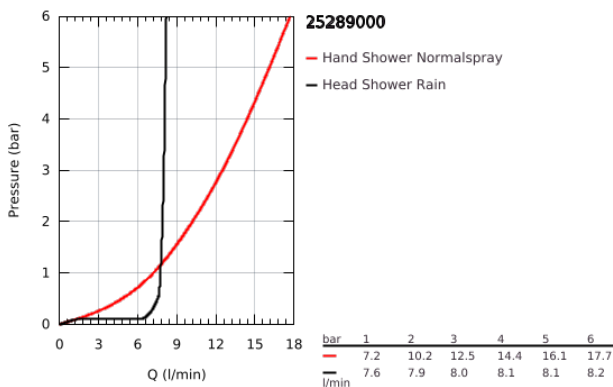

25 289 000 EUROCUBE CONCEALED SHOWER SYSTEM WITH TEMPESTA 250 CUBE

PRODUCT DESCRIPTION

- Colour: chrome
- consisting of:
 - concealed single-lever mixer with 2-way diverter (24 062)
 - GROHE Rapido SmartBox universal rough-in box, 1/2" (35 604)
 - Tempesta 250 Cube head shower set 9.5 l/min (26 687) including horizontal shower arm 380 mm
 - hand shower Euphoria Cube Stick, 1 spray (27 698)
 - shower outlet elbow 1/2" with wall shower holder (26 370)
 - Rotaflex TwistStop shower hose 1500 mm 1/2" x 1/2" (28 409)
 - optional flow regulator 9.5 l/min included for hand shower

25 289 000 EUROCUBE CONCEALED SHOWER SYSTEM WITH TEMPESTA 250 CUBE

SPARE PARTS, July 2022 – now

- 1: Fibre seal dia. Ø18.5 x Ø12 x 2 (Spare part-nr. 0138900M)
- 2: Dirt strainer (Spare part-nr. 48007000)
- 3: Escutcheon (Spare part-nr. 48118000)