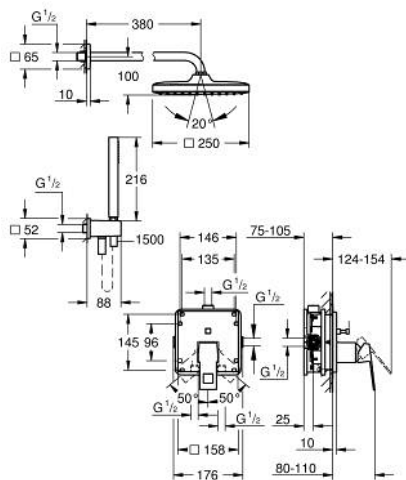

25 289 000 EUROCUBE CONCEALED SHOWER SYSTEM WITH TEMPESTA 250 CUBE

PRODUCT DESCRIPTION

- Colour: chrome
- consisting of:
 - concealed single-lever mixer with 2-way diverter (24 062)
 - GROHE Rapido SmartBox universal rough-in box, 1/2" (35 604)
 - Tempesta 250 Cube head shower set 9.5 l/min (26 687) including horizontal shower arm 380 mm
 - hand shower Euphoria Cube Stick, 1 spray (27 698)
 - shower outlet elbow 1/2" with wall shower holder (26 370)
 - Rotaflex TwistStop shower hose 1500 mm 1/2" x 1/2" (28 409)
 - optional flow regulator 9.5 l/min included for hand shower

25 289 000 EUROCUBE CONCEALED SHOWER SYSTEM WITH TEMPESTA 250 CUBE

SPARE PARTS, July 2022 – now

- 1: Fibre seal dia. Ø18.5 x Ø12 x 2 (Spare part-nr. 0138900M)
- 2: Dirt strainer (Spare part-nr. 48007000)
- 3: Escutcheon (Spare part-nr. 48118000)