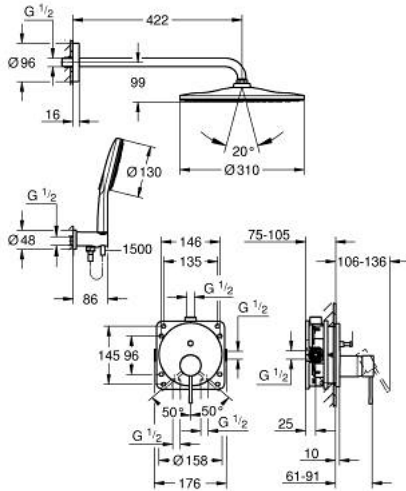

25 287 DC0 ESSENCE CONCEALED SHOWER SYSTEM WITH RAINSHOWER MONO 310

وصف المنتج:

• اللون: supersteel

• يتألف مما يلي:

• concealed single-lever mixer with 2-way diverter (24 167)

• GROHE Rapido SmartBox universal rough-in box, 1/2" (35 604)

• Rainshower Mono 310 head shower set including horizontal shower arm

• 422 mm

• Rainshower SmartActive 130 hand shower 3 sprays

• shower outlet elbow 1/2" with holder (26 658)

• Silverflex shower hose 1500 mm 1/2" x 1/2"

• optional flow regulator 9.5 l/min included for hand shower