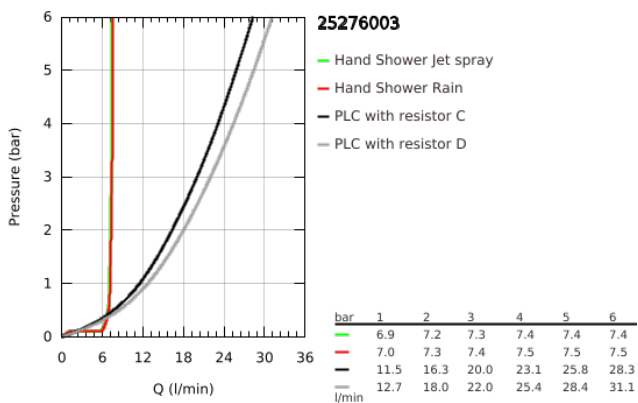

25 276 003 EUROSMART SINGLE-LEVER BATH MIXER 1/2"

PRODUCT DESCRIPTION

- Colour: chrome
- wall mounted
- GROHE SilkMove 35 mm ceramic cartridge
- adjustable flow rate limiter
- with temperature limiter
- GROHE LongLife finish
- automatic diverter: bath/shower
- mousseur
- integrated non-return valve in shower outlet
- S-unions
- metal wall escutcheons
- protected against backflow
- with shower set 1 spray (Rain)
- hand shower Tempesta 110 (27 923)
- maximum flow rate (at 3 bar): 7.6 l/min
- GROHE SmartSwitch - easily rotate the dial to enjoy your preferred spray option
- wall shower holder Tempesta, non-adjustable (28 605)
- shower hose Relexaflex 1500 mm 1/2" x 1/2" (28 151)

25 276 003 EUROSMART SINGLE-LEVER BATH MIXER 1/2"

SPARE PARTS, November 2021 – now

- 1: Lever (Spare part-nr. 48550000)
 - 2: Cartridge (Spare part-nr. 46374000)
 - 3: Diverter knob (Spare part-nr. 64309000)
 - 4: Mousseur (Spare part-nr. 13941000)
 - 5: Diverter (Spare part-nr. 65655000)
 - 6: Non-return valve (Spare part-nr. 08565000)
 - 7: S-union (Spare part-nr. 12662000)
 - 8: Dirt strainer (Spare part-nr. 0700200M)
 - 9: Extension 3/4\", 20 mm (Spare part-nr. 0713000M)*
 - 10: Socket Spanner (Spare part-nr. 19332000)*
 - 11: Special spanner (Spare part-nr. 19377000)*
- * Optional accessories