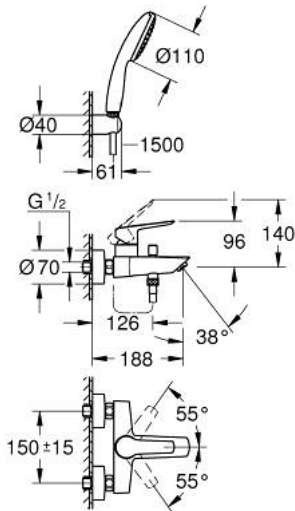

25 276 003 EUROSMART SINGLE-LEVER BATH MIXER 1/2"

PRODUCT DESCRIPTION

- Colour: chrome
- wall mounted
- GROHE SilkMove 35 mm ceramic cartridge
- adjustable flow rate limiter
- with temperature limiter
- GROHE LongLife finish
- automatic diverter: bath/shower
- mousseur
- integrated non-return valve in shower outlet
- S-unions
- metal wall escutcheons
- protected against backflow
- with shower set 1 spray (Rain)
- hand shower Tempesta 110 (27 923)
- maximum flow rate (at 3 bar): 7.6 l/min
- GROHE SmartSwitch - easily rotate the dial to enjoy your preferred spray option
- wall shower holder Tempesta, non-adjustable (28 605)
- shower hose Relexaflex 1500 mm 1/2" x 1/2" (28 151)

25 276 003 EUROSMART SINGLE-LEVER BATH MIXER 1/2"

SPARE PARTS, November 2021 – now

- 1: Lever (Spare part-nr. 48550000)
 - 2: Cartridge (Spare part-nr. 46374000)
 - 3: Diverter knob (Spare part-nr. 64309000)
 - 4: Mousseur (Spare part-nr. 13941000)
 - 5: Diverter (Spare part-nr. 65655000)
 - 6: Non-return valve (Spare part-nr. 08565000)
 - 7: S-union (Spare part-nr. 12662000)
 - 8: Dirt strainer (Spare part-nr. 0700200M)
 - 9: Extension 3/4\", 20 mm (Spare part-nr. 0713000M)*
 - 10: Socket Spanner (Spare part-nr. 19332000)*
 - 11: Special spanner (Spare part-nr. 19377000)*
- * Optional accessories