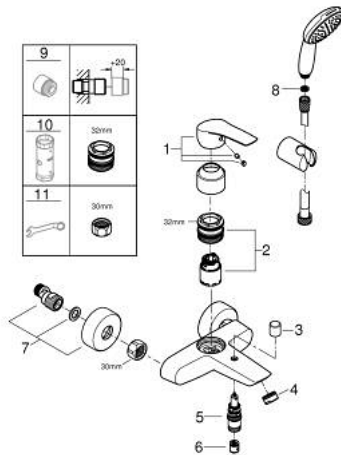

25 276 003 EUROSMART SINGLE-LEVER BATH MIXER 1/2"

PRODUCT DESCRIPTION

- Colour: chrome
- wall mounted
- GROHE SilkMove 35 mm ceramic cartridge
- adjustable flow rate limiter
- with temperature limiter
- GROHE LongLife finish
- automatic diverter: bath/shower
- mousseur
- integrated non-return valve in shower outlet
- S-unions
- metal wall escutcheons
- protected against backflow
- with shower set 1 spray (Rain)
- hand shower Tempesta 110 (27 923)
- maximum flow rate (at 3 bar): 7.6 l/min
- GROHE SmartSwitch - easily rotate the dial to enjoy your preferred spray option
- wall shower holder Tempesta, non-adjustable (28 605)
- shower hose Relexaflex 1500 mm 1/2" x 1/2" (28 151)

25 276 003 EUROSMART SINGLE-LEVER BATH MIXER 1/2"

SPARE PARTS, November 2021 – now

- 1: Lever (Spare part-nr. 48550000)
 - 2: Cartridge (Spare part-nr. 46374000)
 - 3: Diverter knob (Spare part-nr. 64309000)
 - 4: Mousseur (Spare part-nr. 13941000)
 - 5: Diverter (Spare part-nr. 65655000)
 - 6: Non-return valve (Spare part-nr. 08565000)
 - 7: S-union (Spare part-nr. 12662000)
 - 8: Dirt strainer (Spare part-nr. 0700200M)
 - 9: Extension 3/4\", 20 mm (Spare part-nr. 0713000M)*
 - 10: Socket Spanner (Spare part-nr. 19332000)*
 - 11: Special spanner (Spare part-nr. 19377000)*
- * Optional accessories