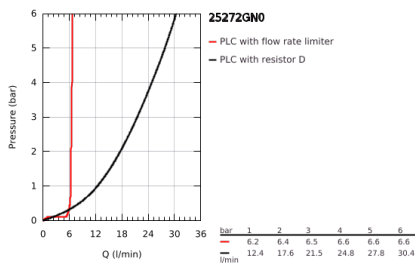

## 25 272 GN0 ATRIO BATH MIXER 1/2"

### PRODUCT DESCRIPTION

- Colour: brushed cool sunrise
- floor-mounted installation
- for use with rough-in set 45 984 001
- ceramic headparts 1/2", 90°
- GROHE LongLife finish
- automatic diverter: bath/shower
- spout with mousseur
- projection 301 mm
- integrated non-return valve in shower outlet
- hand shower Rainshower Aqua Stick (26 866)
- with shower holder
- Silverflex shower hose 1.250 mm (28 362)
- protected against backflow
- with cross handles
- without roughing-in set 45 984 (please order separately)
- Sets of caps with "H" and "C" marking and without marking