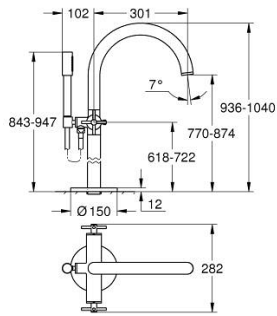

## 25 272 GN0 ATRIO BATH MIXER 1/2"

### PRODUCT DESCRIPTION

- Colour: brushed cool sunrise
- floor-mounted installation
- for use with rough-in set 45 984 001
- ceramic headparts 1/2", 90°
- GROHE LongLife finish
- automatic diverter: bath/shower
- spout with mousseur
- projection 301 mm
- integrated non-return valve in shower outlet
- hand shower Rainshower Aqua Stick (26 866)
- with shower holder
- Silverflex shower hose 1.250 mm (28 362)
- protected against backflow
- with cross handles
- without roughing-in set 45 984 (please order separately)
- Sets of caps with "H" and "C" marking and without marking

### SPARE PARTS, November 2022 – now

- 1: Pair of handles (Spare part-nr. 48406GN0)
- 2: Ceramic headpart, 1/2" (Spare part-nr. 45883000)
- 2.1: O-ring Ø18,2 x Ø1,7 (Spare part-nr. 0392400M)
- 3: Mounting set (Spare part-nr. 101341GN00)
- 4: Diverter knob (Spare part-nr. 64989GN0)
- 5: Outlet (Spare part-nr. 101320GN00)
- 5.1: Mousseur (Spare part-nr. 13926000)
- 6: Ceramic headpart, 1/2" (Spare part-nr. 45882000)
- 6.1: O-ring Ø18,2 x Ø1,7 (Spare part-nr. 0392400M)
- 7: Diverter (Spare part-nr. 48407GN0)
- 8: Handshower holder (Spare part-nr. 101321GN00)
- 8.1: Non-return valve (Spare part-nr. 08565000)
- 9: Dirt strainer (Spare part-nr. 0700200M)