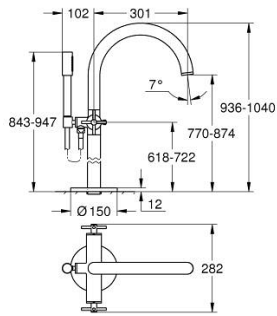

## 25 272 AL0 ATRIO BATH MIXER 1/2"

### PRODUCT DESCRIPTION

- Colour: brushed hard graphite
- floor-mounted installation
- for use with rough-in set 45 984 001
- ceramic headparts 1/2", 90°
- GROHE LongLife finish
- automatic diverter: bath/shower
- spout with mousseur
- projection 301 mm
- integrated non-return valve in shower outlet
- hand shower Rainshower Aqua Stick (26 866)
- with shower holder
- Silverflex shower hose 1.250 mm (28 362)
- protected against backflow
- with cross handles
- without roughing-in set 45 984 (please order separately)
- Sets of caps with "H" and "C" marking and without marking

### SPARE PARTS, October 2021 – now

- 1: Pair of handles (Spare part-nr. 48406AL0)
- 2: Ceramic headpart, 1/2" (Spare part-nr. 45883000)
- 2.1: O-ring Ø18,2 x Ø1,7 (Spare part-nr. 0392400M)
- 3: Mounting set (Spare part-nr. 101341AL00)
- 4: Diverter knob (Spare part-nr. 64989AL0)
- 5: Outlet (Spare part-nr. 101320AL00)
- 5.1: Mousseur (Spare part-nr. 13926000)
- 6: Ceramic headpart, 1/2" (Spare part-nr. 45882000)
- 6.1: O-ring Ø18,2 x Ø1,7 (Spare part-nr. 0392400M)
- 7: Diverter (Spare part-nr. 48407AL0)
- 8: Handshower holder (Spare part-nr. 101321AL00)
- 8.1: Non-return valve (Spare part-nr. 08565000)
- 9: Dirt strainer (Spare part-nr. 0700200M)