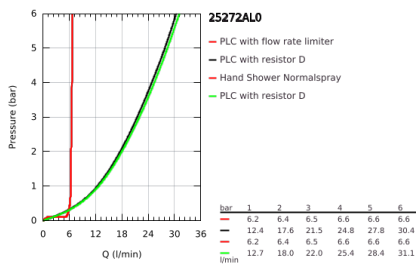

## 25 272 AL0 ATRIO BATH MIXER 1/2"

### PRODUCT DESCRIPTION

- Colour: brushed hard graphite
- floor-mounted installation
- for use with rough-in set 45 984 001
- ceramic headparts 1/2", 90°
- GROHE LongLife finish
- automatic diverter: bath/shower
- spout with mousseur
- projection 301 mm
- integrated non-return valve in shower outlet
- hand shower Rainshower Aqua Stick (26 866)
- with shower holder
- Silverflex shower hose 1.250 mm (28 362)
- protected against backflow
- with cross handles
- without roughing-in set 45 984 (please order separately)
- Sets of caps with "H" and "C" marking and without marking