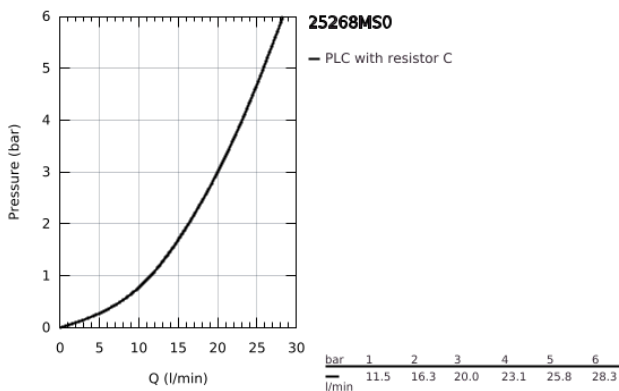

## 25 268 MS0 ATRIO BATH MIXER 1/2"

### PRODUCT DESCRIPTION

- Colour: satin steel
- wall mounted
- ceramic headparts 1/2", 90°
- GROHE LongLife finish
- automatic diverter: bath/shower
- swivel tubular spout
- with stop restriction
- mousseur
- integrated non-return valve in shower outlet
- covered S-unions
- protected against backflow
- without shower set
- with cross handles
- Sets of caps with "H" and "C" marking and without marking

### **SPARE PARTS**, October 2022 – now

- 1: Pair of handles (Spare part-nr. 48406MS0)
- 2: Ceramic headpart, 1/2" (Spare part-nr. 45883000)
- 2.1: O-ring Ø18,2 x Ø1,7 (Spare part-nr. 0392400M)
- 3: Non-return valve (Spare part-nr. 08565000)
- 4: Diverter (Spare part-nr. 48407MS0)
- 5: Diverter knob (Spare part-nr. 64989MS0)
- 6: Mousseur (Spare part-nr. 13926000)
- 7: Ceramic headpart, 1/2" (Spare part-nr. 45882000)
- 7.1: O-ring Ø18,2 x Ø1,7 (Spare part-nr. 0392400M)