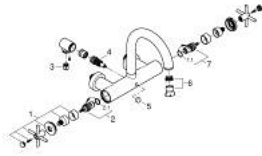

## 25 268 MS0 ATRIO BATH MIXER 1/2"

### PRODUCT DESCRIPTION

- Colour: satin steel
- wall mounted
- ceramic headparts 1/2", 90°
- GROHE LongLife finish
- automatic diverter: bath/shower
- swivel tubular spout
- with stop restriction
- mousseur
- integrated non-return valve in shower outlet
- covered S-unions
- protected against backflow
- without shower set
- with cross handles
- Sets of caps with "H" and "C" marking and without marking

### **SPARE PARTS**, October 2022 – now

- 1: Pair of handles (Spare part-nr. 48406MS0)
- 2: Ceramic headpart, 1/2" (Spare part-nr. 45883000)
- 2.1: O-ring Ø18,2 x Ø1,7 (Spare part-nr. 0392400M)
- 3: Non-return valve (Spare part-nr. 08565000)
- 4: Diverter (Spare part-nr. 48407MS0)
- 5: Diverter knob (Spare part-nr. 64989MS0)
- 6: Mousseur (Spare part-nr. 13926000)
- 7: Ceramic headpart, 1/2" (Spare part-nr. 45882000)
- 7.1: O-ring Ø18,2 x Ø1,7 (Spare part-nr. 0392400M)