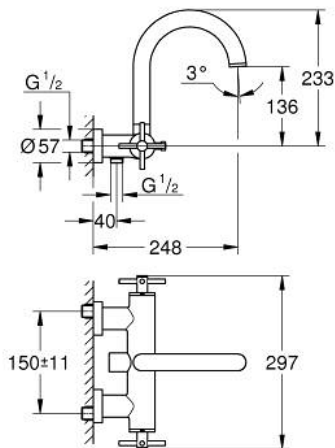

## 25 268 MS0 ATRIO BATH MIXER 1/2"

### PRODUCT DESCRIPTION

- Colour: satin steel
- wall mounted
- ceramic headparts 1/2", 90°
- GROHE LongLife finish
- automatic diverter: bath/shower
- swivel tubular spout
- with stop restriction
- mousseur
- integrated non-return valve in shower outlet
- covered S-unions
- protected against backflow
- without shower set
- with cross handles
- Sets of caps with "H" and "C" marking and without marking

## 25 268 MS0 **ATRIO BATH MIXER 1/2"**

### **SPARE PARTS**, October 2022 – now

- 1: Pair of handles (Spare part-nr. 48406MS0)
- 2: Ceramic headpart, 1/2" (Spare part-nr. 45883000)
- 2.1: O-ring Ø18,2 x Ø1,7 (Spare part-nr. 0392400M)
- 3: Non-return valve (Spare part-nr. 08565000)
- 4: Diverter (Spare part-nr. 48407MS0)
- 5: Diverter knob (Spare part-nr. 64989MS0)
- 6: Mousseur (Spare part-nr. 13926000)
- 7: Ceramic headpart, 1/2" (Spare part-nr. 45882000)
- 7.1: O-ring Ø18,2 x Ø1,7 (Spare part-nr. 0392400M)