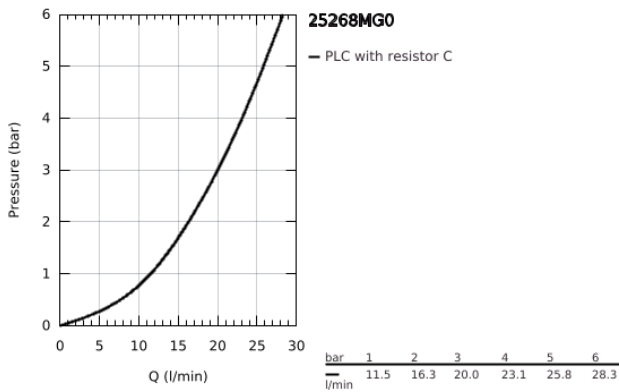

## 25 268 MG0 ATRIO BATH MIXER 1/2"

### PRODUCT DESCRIPTION

- Colour: satin graphite
- wall mounted
- ceramic headparts 1/2", 90°
- GROHE LongLife finish
- automatic diverter: bath/shower
- swivel tubular spout
- with stop restriction
- mousseur
- integrated non-return valve in shower outlet
- covered S-unions
- protected against backflow
- without shower set
- with cross handles
- Sets of caps with "H" and "C" marking and without marking

### SPARE PARTS, October 2022 – now

- 1: Pair of handles (Spare part-nr. 48406MG0)
- 2: Ceramic headpart, 1/2" (Spare part-nr. 45883000)
- 2.1: O-ring Ø18,2 x Ø1,7 (Spare part-nr. 0392400M)
- 3: Non-return valve (Spare part-nr. 08565000)
- 4: Diverter (Spare part-nr. 48407MG0)
- 5: Diverter knob (Spare part-nr. 64989MG0)
- 6: Mousseur (Spare part-nr. 13926000)
- 7: Ceramic headpart, 1/2" (Spare part-nr. 45882000)
- 7.1: O-ring Ø18,2 x Ø1,7 (Spare part-nr. 0392400M)