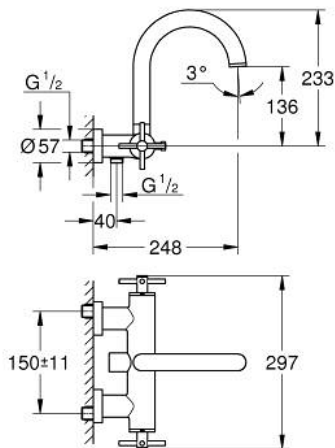

## 25 268 MG0 ATRIO BATH MIXER 1/2"

### PRODUCT DESCRIPTION

- Colour: satin graphite
- wall mounted
- ceramic headparts 1/2", 90°
- GROHE LongLife finish
- automatic diverter: bath/shower
- swivel tubular spout
- with stop restriction
- mousseur
- integrated non-return valve in shower outlet
- covered S-unions
- protected against backflow
- without shower set
- with cross handles
- Sets of caps with "H" and "C" marking and without marking

### SPARE PARTS, October 2022 – now

- 1: Pair of handles (Spare part-nr. 48406MG0)
- 2: Ceramic headpart, 1/2" (Spare part-nr. 45883000)
- 2.1: O-ring Ø18,2 x Ø1,7 (Spare part-nr. 0392400M)
- 3: Non-return valve (Spare part-nr. 08565000)
- 4: Diverter (Spare part-nr. 48407MG0)
- 5: Diverter knob (Spare part-nr. 64989MG0)
- 6: Mousseur (Spare part-nr. 13926000)
- 7: Ceramic headpart, 1/2" (Spare part-nr. 45882000)
- 7.1: O-ring Ø18,2 x Ø1,7 (Spare part-nr. 0392400M)