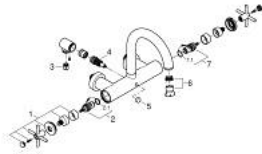

## 25 268 MG0 ATRIO BATH MIXER 1/2"

### PRODUCT DESCRIPTION

- Colour: satin graphite
- wall mounted
- ceramic headparts 1/2", 90°
- GROHE LongLife finish
- automatic diverter: bath/shower
- swivel tubular spout
- with stop restriction
- mousseur
- integrated non-return valve in shower outlet
- covered S-unions
- protected against backflow
- without shower set
- with cross handles
- Sets of caps with "H" and "C" marking and without marking

### SPARE PARTS, October 2022 – now

- 1: Pair of handles (Spare part-nr. 48406MG0)
- 2: Ceramic headpart, 1/2" (Spare part-nr. 45883000)
- 2.1: O-ring Ø18,2 x Ø1,7 (Spare part-nr. 0392400M)
- 3: Non-return valve (Spare part-nr. 08565000)
- 4: Diverter (Spare part-nr. 48407MG0)
- 5: Diverter knob (Spare part-nr. 64989MG0)
- 6: Mousseur (Spare part-nr. 13926000)
- 7: Ceramic headpart, 1/2" (Spare part-nr. 45882000)
- 7.1: O-ring Ø18,2 x Ø1,7 (Spare part-nr. 0392400M)