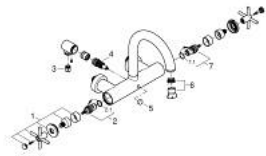

## 25 268 DL0 ATRIO BATH MIXER 1/2"

### PRODUCT DESCRIPTION

- Colour: brushed warm sunset
- wall mounted
- ceramic headparts 1/2", 90°
- GROHE LongLife finish
- automatic diverter: bath/shower
- swivel tubular spout
- with stop restriction
- mousseur
- integrated non-return valve in shower outlet
- covered S-unions
- protected against backflow
- without shower set
- with cross handles
- Sets of caps with "H" and "C" marking and without marking

### **SPARE PARTS**, November 2022 – now

- 1: Pair of handles (Spare part-nr. 48406DL0)
- 2: Ceramic headpart, 1/2" (Spare part-nr. 45883000)
- 2.1: O-ring Ø18,2 x Ø1,7 (Spare part-nr. 0392400M)
- 3: Non-return valve (Spare part-nr. 08565000)
- 4: Diverter (Spare part-nr. 48407DL0)
- 5: Diverter knob (Spare part-nr. 64989DL0)
- 6: Mousseur (Spare part-nr. 13926000)
- 7: Ceramic headpart, 1/2" (Spare part-nr. 45882000)
- 7.1: O-ring Ø18,2 x Ø1,7 (Spare part-nr. 0392400M)