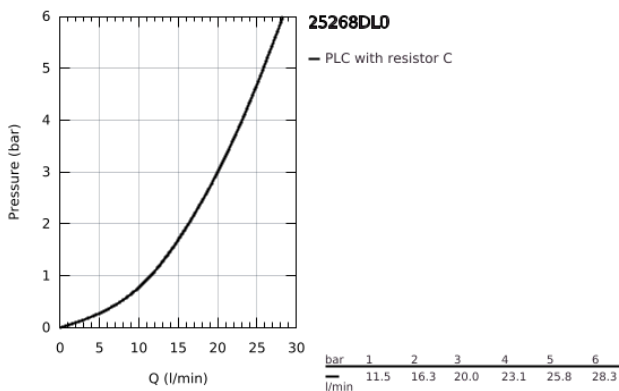

## 25 268 DL0 ATRIO BATH MIXER 1/2"

### PRODUCT DESCRIPTION

- Colour: brushed warm sunset
- wall mounted
- ceramic headparts 1/2", 90°
- GROHE LongLife finish
- automatic diverter: bath/shower
- swivel tubular spout
- with stop restriction
- mousseur
- integrated non-return valve in shower outlet
- covered S-unions
- protected against backflow
- without shower set
- with cross handles
- Sets of caps with "H" and "C" marking and without marking

### **SPARE PARTS**, November 2022 – now

- 1: Pair of handles (Spare part-nr. 48406DL0)
- 2: Ceramic headpart, 1/2" (Spare part-nr. 45883000)
- 2.1: O-ring Ø18,2 x Ø1,7 (Spare part-nr. 0392400M)
- 3: Non-return valve (Spare part-nr. 08565000)
- 4: Diverter (Spare part-nr. 48407DL0)
- 5: Diverter knob (Spare part-nr. 64989DL0)
- 6: Mousseur (Spare part-nr. 13926000)
- 7: Ceramic headpart, 1/2" (Spare part-nr. 45882000)
- 7.1: O-ring Ø18,2 x Ø1,7 (Spare part-nr. 0392400M)