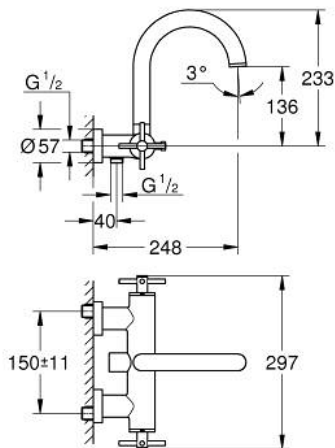

## 25 268 DL0 ATRIO BATH MIXER 1/2"

### PRODUCT DESCRIPTION

- Colour: brushed warm sunset
- wall mounted
- ceramic headparts 1/2", 90°
- GROHE LongLife finish
- automatic diverter: bath/shower
- swivel tubular spout
- with stop restriction
- mousseur
- integrated non-return valve in shower outlet
- covered S-unions
- protected against backflow
- without shower set
- with cross handles
- Sets of caps with "H" and "C" marking and without marking

## 25 268 DL0 **ATRIO BATH MIXER 1/2"**

### **SPARE PARTS**, November 2022 – now

- 1: Pair of handles (Spare part-nr. 48406DL0)
- 2: Ceramic headpart, 1/2" (Spare part-nr. 45883000)
- 2.1: O-ring Ø18,2 x Ø1,7 (Spare part-nr. 0392400M)
- 3: Non-return valve (Spare part-nr. 08565000)
- 4: Diverter (Spare part-nr. 48407DL0)
- 5: Diverter knob (Spare part-nr. 64989DL0)
- 6: Mousseur (Spare part-nr. 13926000)
- 7: Ceramic headpart, 1/2" (Spare part-nr. 45882000)
- 7.1: O-ring Ø18,2 x Ø1,7 (Spare part-nr. 0392400M)