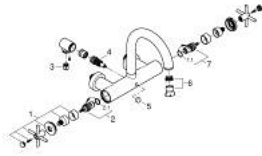

25 268 000 **ATRIO BATH MIXER 1/2"**

PRODUCT DESCRIPTION

- Colour: chrome
- wall mounted
- ceramic headparts 1/2", 90°
- GROHE LongLife finish
- automatic diverter: bath/shower
- swivel tubular spout
- with stop restriction
- mousseur
- integrated non-return valve in shower outlet
- covered S-unions
- protected against backflow
- with cross handles
- Sets of caps with "H" and "C" marking and without marking

25 268 000 ATRIO BATH MIXER 1/2"

SPARE PARTS, October 2021 – now

- 1: Pair of handles (Spare part-nr. 48406000)
- 2: Ceramic headpart, 1/2" (Spare part-nr. 45883000)
- 2.1: O-ring Ø18,2 x Ø1,7 (Spare part-nr. 0392400M)
- 3: Non-return valve (Spare part-nr. 08565000)
- 4: Diverter (Spare part-nr. 48407000)
- 5: Diverter knob (Spare part-nr. 64989000)
- 6: Mousseur (Spare part-nr. 13926000)
- 7: Ceramic headpart, 1/2" (Spare part-nr. 45882000)
- 7.1: O-ring Ø18,2 x Ø1,7 (Spare part-nr. 0392400M)