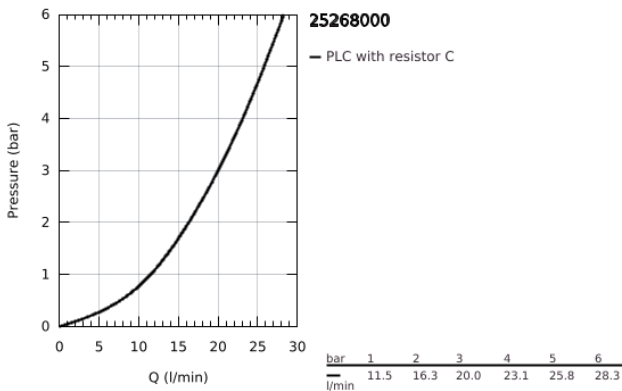

25 268 000 **ATRIO BATH MIXER 1/2"**

PRODUCT DESCRIPTION

- Colour: chrome
- wall mounted
- ceramic headparts 1/2", 90°
- GROHE LongLife finish
- automatic diverter: bath/shower
- swivel tubular spout
- with stop restriction
- mousseur
- integrated non-return valve in shower outlet
- covered S-unions
- protected against backflow
- with cross handles
- Sets of caps with "H" and "C" marking and without marking

25 268 000 ATRIO BATH MIXER 1/2"

SPARE PARTS, October 2021 – now

- 1: Pair of handles (Spare part-nr. 48406000)
- 2: Ceramic headpart, 1/2" (Spare part-nr. 45883000)
- 2.1: O-ring Ø18,2 x Ø1,7 (Spare part-nr. 0392400M)
- 3: Non-return valve (Spare part-nr. 08565000)
- 4: Diverter (Spare part-nr. 48407000)
- 5: Diverter knob (Spare part-nr. 64989000)
- 6: Mousseur (Spare part-nr. 13926000)
- 7: Ceramic headpart, 1/2" (Spare part-nr. 45882000)
- 7.1: O-ring Ø18,2 x Ø1,7 (Spare part-nr. 0392400M)