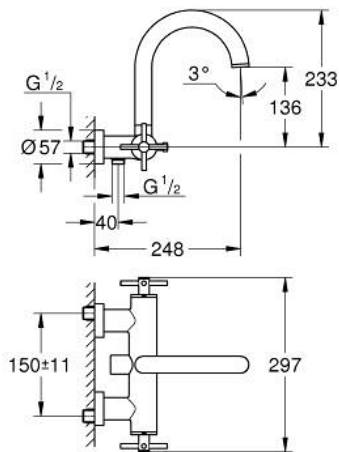

25 268 000 **ATRIO BATH MIXER 1/2"**

PRODUCT DESCRIPTION

- Colour: chrome
- wall mounted
- ceramic headparts 1/2", 90°
- GROHE LongLife finish
- automatic diverter: bath/shower
- swivel tubular spout
- with stop restriction
- mousseur
- integrated non-return valve in shower outlet
- covered S-unions
- protected against backflow
- with cross handles
- Sets of caps with "H" and "C" marking and without marking

25 268 000 ATRIO BATH MIXER 1/2"

SPARE PARTS, October 2021 – now

- 1: Pair of handles (Spare part-nr. 48406000)
- 2: Ceramic headpart, 1/2" (Spare part-nr. 45883000)
- 2.1: O-ring Ø18,2 x Ø1,7 (Spare part-nr. 0392400M)
- 3: Non-return valve (Spare part-nr. 08565000)
- 4: Diverter (Spare part-nr. 48407000)
- 5: Diverter knob (Spare part-nr. 64989000)
- 6: Mousseur (Spare part-nr. 13926000)
- 7: Ceramic headpart, 1/2" (Spare part-nr. 45882000)
- 7.1: O-ring Ø18,2 x Ø1,7 (Spare part-nr. 0392400M)