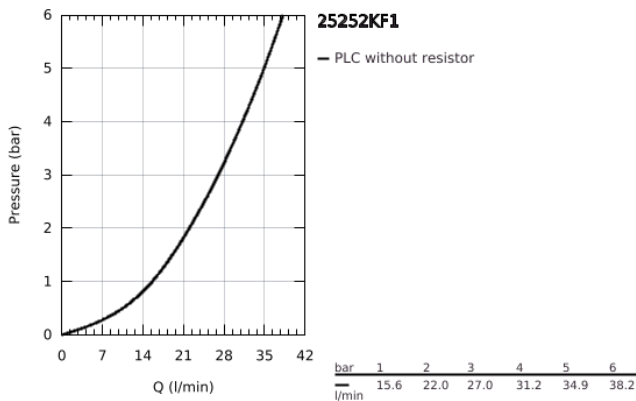

25 252 KF1 ESSENCE SINGLE-LEVER SHOWER MIXER 1/2"

PRODUCT DESCRIPTION

- Colour: phantom black
- wall mounted
- GROHE SilkMove 35 mm ceramic cartridge
- with temperature limiter
- 1/2" shower outlet
- integrated non-return valve
- S-unions
- protected against backflow

25 252 KF1 ESSENCE SINGLE-LEVER SHOWER MIXER 1/2"

SPARE PARTS, March 2022 – now

- 1: Lever (Spare part-nr. 46916KF0)
- 2: Screw coupling (Spare part-nr. 46460000)
- 3: Cartridge (Spare part-nr. 46374000)
- 4: Screw connection 1/2" (Spare part-nr. 45044000)
- 5: S-union (Spare part-nr. 12662KF0)
- 6: Non-return valve (Spare part-nr. 47886000)
- 7: Extension 3/4", 20 mm (Spare part-nr. 0713000M)*
- 8: Special spanner (Spare part-nr. 19377000)*