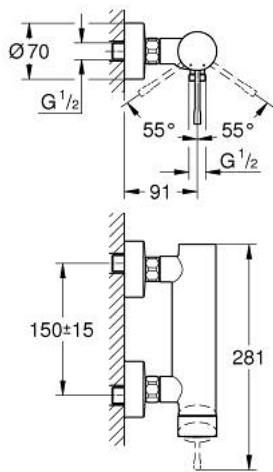

25 252 KF1 ESSENCE SINGLE-LEVER SHOWER MIXER 1/2"

PRODUCT DESCRIPTION

- Colour: phantom black
- wall mounted
- GROHE SilkMove 35 mm ceramic cartridge
- with temperature limiter
- 1/2" shower outlet
- integrated non-return valve
- S-unions
- protected against backflow

25 252 KF1 ESSENCE SINGLE-LEVER SHOWER MIXER 1/2"

SPARE PARTS, March 2022 – now

- 1: Lever (Spare part-nr. 46916KF0)
- 2: Screw coupling (Spare part-nr. 46460000)
- 3: Cartridge (Spare part-nr. 46374000)
- 4: Screw connection 1/2" (Spare part-nr. 45044000)
- 5: S-union (Spare part-nr. 12662KF0)
- 6: Non-return valve (Spare part-nr. 47886000)
- 7: Extension 3/4", 20 mm (Spare part-nr. 0713000M)*
- 8: Special spanner (Spare part-nr. 19377000)*