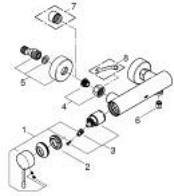

25 252 KF1 ESSENCE SINGLE-LEVER SHOWER MIXER 1/2"

PRODUCT DESCRIPTION

- Colour: phantom black
- wall mounted
- GROHE SilkMove 35 mm ceramic cartridge
- with temperature limiter
- 1/2" shower outlet
- integrated non-return valve
- S-unions
- protected against backflow

25 252 KF1 ESSENCE SINGLE-LEVER SHOWER MIXER 1/2"

SPARE PARTS, March 2022 – now

- 1: Lever (Spare part-nr. 46916KF0)
- 2: Screw coupling (Spare part-nr. 46460000)
- 3: Cartridge (Spare part-nr. 46374000)
- 4: Screw connection 1/2" (Spare part-nr. 45044000)
- 5: S-union (Spare part-nr. 12662KF0)
- 6: Non-return valve (Spare part-nr. 47886000)
- 7: Extension 3/4", 20 mm (Spare part-nr. 0713000M)*
- 8: Special spanner (Spare part-nr. 19377000)*