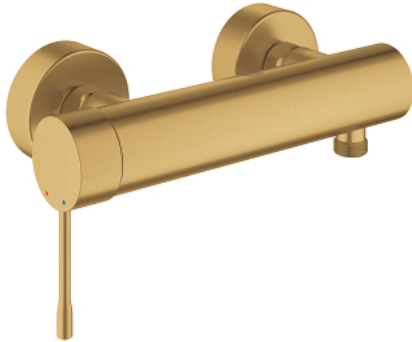

## 25 252 GN1 ESSENCE SINGLE-LEVER SHOWER MIXER 1/2"

### PRODUCT DESCRIPTION

- Colour: brushed cool sunrise
- wall mounted
- GROHE SilkMove 35 mm ceramic cartridge
- with temperature limiter
- GROHE LongLife finish
- 1/2" shower outlet
- integrated non-return valve
- S-unions
- protected against backflow

### SPARE PARTS, October 2020 – now

- 1: Lever (Spare part-nr. 46916GN0)
- 2: Screw coupling (Spare part-nr. 46460000)
- 3: Cartridge (Spare part-nr. 46374000)
- 4: Screw connection 1/2" (Spare part-nr. 45044000)
- 5: s-union (Spare part-nr. 12662GN0)
- 6: Non-return valve (Spare part-nr. 47886000)
- 7: Extension 3/4", 20 mm (Spare part-nr. 0713000M)\*
- 8: Special spanner (Spare part-nr. 19377000)\*