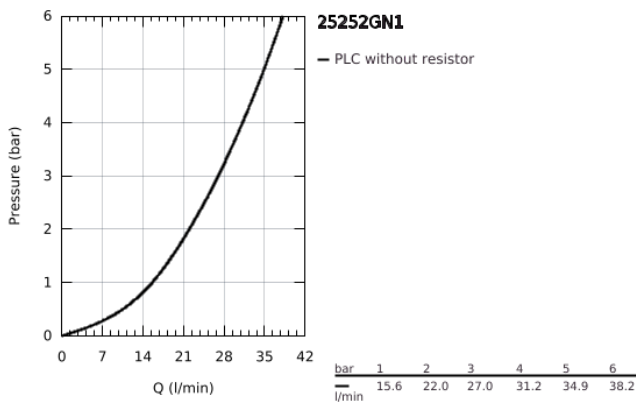

## 25 252 GN1 ESSENCE SINGLE-LEVER SHOWER MIXER 1/2"

### PRODUCT DESCRIPTION

- Colour: brushed cool sunrise
- wall mounted
- GROHE SilkMove 35 mm ceramic cartridge
- with temperature limiter
- GROHE LongLife finish
- 1/2" shower outlet
- integrated non-return valve
- S-unions
- protected against backflow