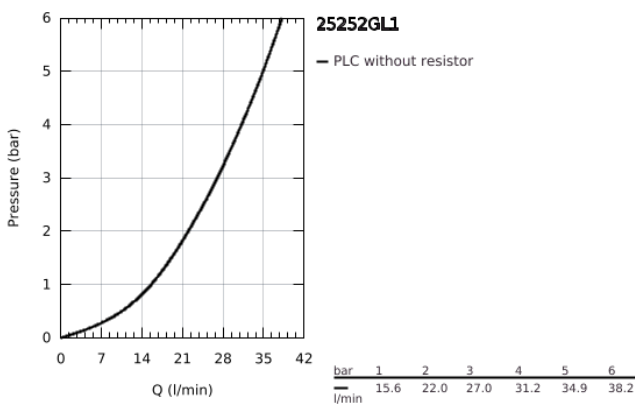

25 252 GL1 ESSENCE SINGLE-LEVER SHOWER MIXER 1/2"

PRODUCT DESCRIPTION

- Colour: cool sunrise
- wall mounted
- GROHE SilkMove 35 mm ceramic cartridge
- with temperature limiter
- GROHE LongLife finish
- 1/2" shower outlet
- integrated non-return valve
- S-unions
- protected against backflow

25 252 GL1 ESSENCE SINGLE-LEVER SHOWER MIXER 1/2"

SPARE PARTS, October 2020 – now

- 1: Lever (Spare part-nr. 46916GL0)
- 2: Screw coupling (Spare part-nr. 46460000)
- 3: Cartridge (Spare part-nr. 46374000)
- 4: Screw connection 1/2" (Spare part-nr. 45044000)
- 5: S-union (Spare part-nr. 12662GL0)
- 6: Non-return valve (Spare part-nr. 47886000)
- 7: Extension 3/4", 20 mm (Spare part-nr. 0713000M)*
- 8: Special spanner (Spare part-nr. 19377000)*