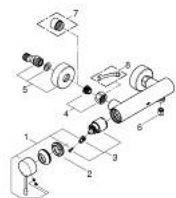

25 252 GL1 ESSENCE SINGLE-LEVER SHOWER MIXER 1/2"

PRODUCT DESCRIPTION

- Colour: cool sunrise
- wall mounted
- GROHE SilkMove 35 mm ceramic cartridge
- with temperature limiter
- GROHE LongLife finish
- 1/2" shower outlet
- integrated non-return valve
- S-unions
- protected against backflow

25 252 GL1 ESSENCE SINGLE-LEVER SHOWER MIXER 1/2"

SPARE PARTS, October 2020 – now

- 1: Lever (Spare part-nr. 46916GL0)
- 2: Screw coupling (Spare part-nr. 46460000)
- 3: Cartridge (Spare part-nr. 46374000)
- 4: Screw connection 1/2" (Spare part-nr. 45044000)
- 5: S-union (Spare part-nr. 12662GL0)
- 6: Non-return valve (Spare part-nr. 47886000)
- 7: Extension 3/4", 20 mm (Spare part-nr. 0713000M)*
- 8: Special spanner (Spare part-nr. 19377000)*