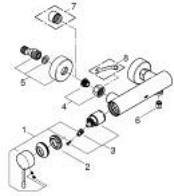

25 252 DL1 ESSENCE SINGLE-LEVER SHOWER MIXER 1/2"

PRODUCT DESCRIPTION

- Colour: brushed warm sunset
- wall mounted
- GROHE SilkMove 35 mm ceramic cartridge
- with temperature limiter
- GROHE LongLife finish
- 1/2" shower outlet
- integrated non-return valve
- S-unions
- protected against backflow

25 252 DL1 ESSENCE SINGLE-LEVER SHOWER MIXER 1/2"

SPARE PARTS, October 2020 – now

- 1: Lever (Spare part-nr. 46916DL0)
- 2: Screw coupling (Spare part-nr. 46460000)
- 3: Cartridge (Spare part-nr. 46374000)
- 4: Screw connection 1/2" (Spare part-nr. 45044000)
- 5: s-union (Spare part-nr. 12662DL0)
- 6: Non-return valve (Spare part-nr. 47886000)
- 7: Extension 3/4", 20 mm (Spare part-nr. 0713000M)*
- 8: Special spanner (Spare part-nr. 19377000)*