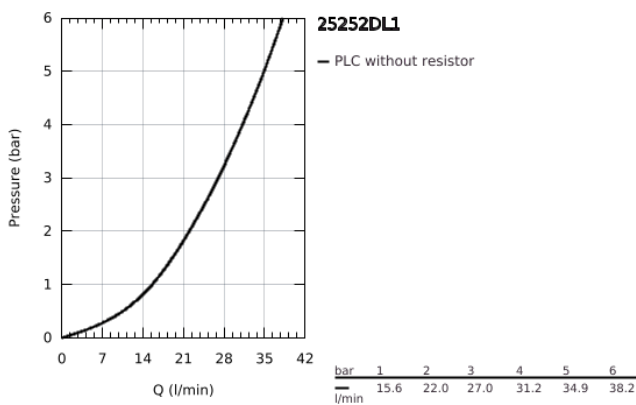

25 252 DL1 ESSENCE SINGLE-LEVER SHOWER MIXER 1/2"

PRODUCT DESCRIPTION

- Colour: brushed warm sunset
- wall mounted
- GROHE SilkMove 35 mm ceramic cartridge
- with temperature limiter
- GROHE LongLife finish
- 1/2" shower outlet
- integrated non-return valve
- S-unions
- protected against backflow

25 252 DL1 ESSENCE SINGLE-LEVER SHOWER MIXER 1/2"

SPARE PARTS, October 2020 – now

- 1: Lever (Spare part-nr. 46916DL0)
- 2: Screw coupling (Spare part-nr. 46460000)
- 3: Cartridge (Spare part-nr. 46374000)
- 4: Screw connection 1/2" (Spare part-nr. 45044000)
- 5: s-union (Spare part-nr. 12662DL0)
- 6: Non-return valve (Spare part-nr. 47886000)
- 7: Extension 3/4", 20 mm (Spare part-nr. 0713000M)*
- 8: Special spanner (Spare part-nr. 19377000)*