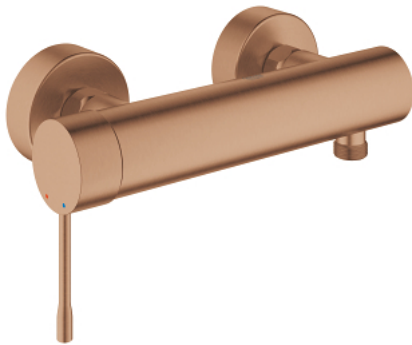

25 252 DL1 ESSENCE SINGLE-LEVER SHOWER MIXER 1/2"

PRODUCT DESCRIPTION

- Colour: brushed warm sunset
- wall mounted
- GROHE SilkMove 35 mm ceramic cartridge
- with temperature limiter
- GROHE LongLife finish
- 1/2" shower outlet
- integrated non-return valve
- S-unions
- protected against backflow

25 252 DL1 ESSENCE SINGLE-LEVER SHOWER MIXER 1/2"

SPARE PARTS, October 2020 – now

- 1: Lever (Spare part-nr. 46916DL0)
- 2: Screw coupling (Spare part-nr. 46460000)
- 3: Cartridge (Spare part-nr. 46374000)
- 4: Screw connection 1/2" (Spare part-nr. 45044000)
- 5: s-union (Spare part-nr. 12662DL0)
- 6: Non-return valve (Spare part-nr. 47886000)
- 7: Extension 3/4", 20 mm (Spare part-nr. 0713000M)*
- 8: Special spanner (Spare part-nr. 19377000)*