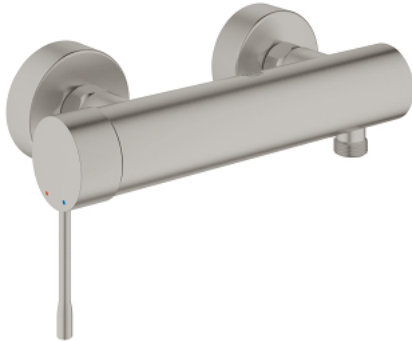

25 252 DC1 ESSENCE SINGLE-LEVER SHOWER MIXER 1/2"

PRODUCT DESCRIPTION

- Colour: supersteel
- wall mounted
- GROHE SilkMove 35 mm ceramic cartridge
- with temperature limiter
- GROHE LongLife finish
- 1/2" shower outlet
- integrated non-return valve
- S-unions
- protected against backflow

25 252 DC1 ESSENCE SINGLE-LEVER SHOWER MIXER 1/2"

SPARE PARTS, October 2020 – now

- 1: Lever (Spare part-nr. 46916DC0)
- 2: Screw coupling (Spare part-nr. 46460000)
- 3: Cartridge (Spare part-nr. 46374000)
- 4: Screw connection 1/2" (Spare part-nr. 45044000)
- 5: S-union (Spare part-nr. 12662DC0)
- 6: Non-return valve (Spare part-nr. 47886000)
- 7: Extension 3/4", 20 mm (Spare part-nr. 0713000M)*
- 8: Special spanner (Spare part-nr. 19377000)*