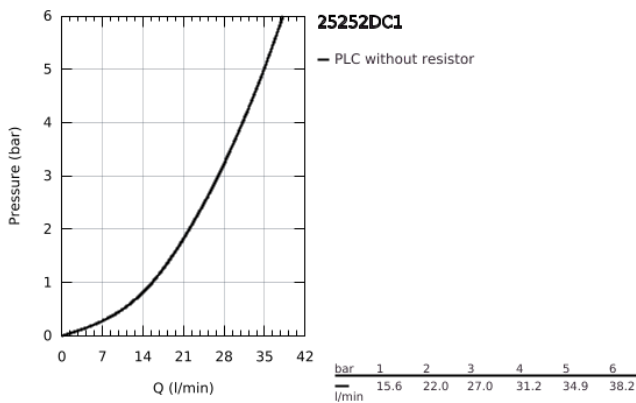

25 252 DC1 ESSENCE SINGLE-LEVER SHOWER MIXER 1/2"

PRODUCT DESCRIPTION

- Colour: supersteel
- wall mounted
- GROHE SilkMove 35 mm ceramic cartridge
- with temperature limiter
- GROHE LongLife finish
- 1/2" shower outlet
- integrated non-return valve
- S-unions
- protected against backflow

25 252 DC1 ESSENCE SINGLE-LEVER SHOWER MIXER 1/2"

SPARE PARTS, October 2020 – now

- 1: Lever (Spare part-nr. 46916DC0)
- 2: Screw coupling (Spare part-nr. 46460000)
- 3: Cartridge (Spare part-nr. 46374000)
- 4: Screw connection 1/2" (Spare part-nr. 45044000)
- 5: S-union (Spare part-nr. 12662DC0)
- 6: Non-return valve (Spare part-nr. 47886000)
- 7: Extension 3/4", 20 mm (Spare part-nr. 0713000M)*
- 8: Special spanner (Spare part-nr. 19377000)*