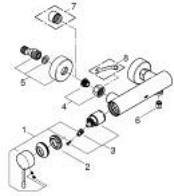

25 252 DC1 ESSENCE SINGLE-LEVER SHOWER MIXER 1/2"

PRODUCT DESCRIPTION

- Colour: supersteel
- wall mounted
- GROHE SilkMove 35 mm ceramic cartridge
- with temperature limiter
- GROHE LongLife finish
- 1/2" shower outlet
- integrated non-return valve
- S-unions
- protected against backflow

25 252 DC1 ESSENCE SINGLE-LEVER SHOWER MIXER 1/2"

SPARE PARTS, October 2020 – now

- 1: Lever (Spare part-nr. 46916DC0)
- 2: Screw coupling (Spare part-nr. 46460000)
- 3: Cartridge (Spare part-nr. 46374000)
- 4: Screw connection 1/2" (Spare part-nr. 45044000)
- 5: S-union (Spare part-nr. 12662DC0)
- 6: Non-return valve (Spare part-nr. 47886000)
- 7: Extension 3/4", 20 mm (Spare part-nr. 0713000M)*
- 8: Special spanner (Spare part-nr. 19377000)*