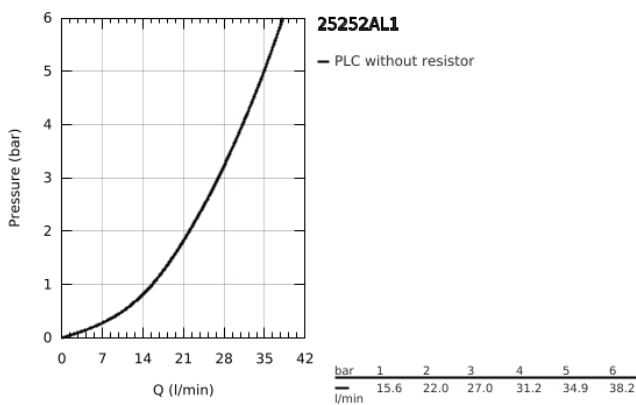

25 252 AL1 ESSENCE SINGLE-LEVER SHOWER MIXER 1/2"

PRODUCT DESCRIPTION

- Colour: brushed hard graphite
- wall mounted
- GROHE SilkMove 35 mm ceramic cartridge
- with temperature limiter
- GROHE LongLife finish
- 1/2" shower outlet
- integrated non-return valve
- S-unions
- protected against backflow

25 252 AL1 ESSENCE SINGLE-LEVER SHOWER MIXER 1/2"

SPARE PARTS, October 2020 – now

- 1: Lever (Spare part-nr. 46916AL0)
- 2: Screw coupling (Spare part-nr. 46460000)
- 3: Cartridge (Spare part-nr. 46374000)
- 4: Screw connection 1/2" (Spare part-nr. 45044000)
- 5: S-union (Spare part-nr. 12662AL0)
- 6: Non-return valve (Spare part-nr. 47886000)
- 7: Extension 3/4", 20 mm (Spare part-nr. 0713000M)*
- 8: Special spanner (Spare part-nr. 19377000)*