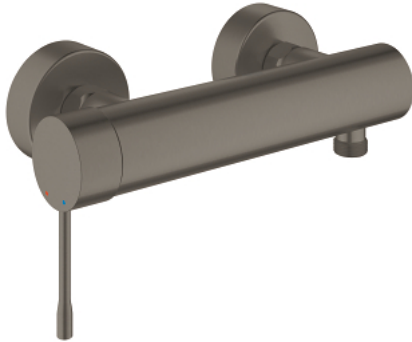

25 252 AL1 ESSENCE SINGLE-LEVER SHOWER MIXER 1/2"

PRODUCT DESCRIPTION

- Colour: brushed hard graphite
- wall mounted
- GROHE SilkMove 35 mm ceramic cartridge
- with temperature limiter
- GROHE LongLife finish
- 1/2" shower outlet
- integrated non-return valve
- S-unions
- protected against backflow

25 252 AL1 ESSENCE SINGLE-LEVER SHOWER MIXER 1/2"

SPARE PARTS, October 2020 – now

- 1: Lever (Spare part-nr. 46916AL0)
- 2: Screw coupling (Spare part-nr. 46460000)
- 3: Cartridge (Spare part-nr. 46374000)
- 4: Screw connection 1/2" (Spare part-nr. 45044000)
- 5: S-union (Spare part-nr. 12662AL0)
- 6: Non-return valve (Spare part-nr. 47886000)
- 7: Extension 3/4", 20 mm (Spare part-nr. 0713000M)*
- 8: Special spanner (Spare part-nr. 19377000)*