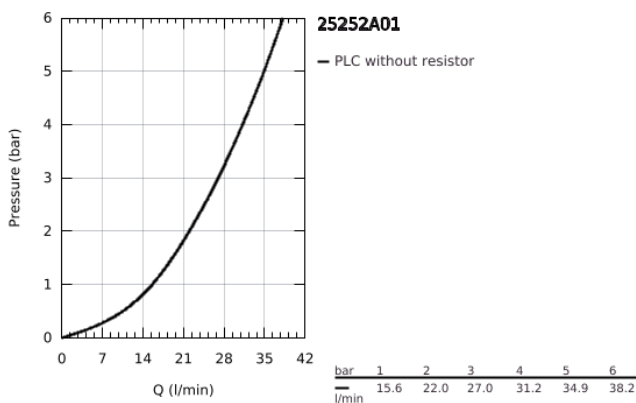

## 25 252 A01 ESSENCE SINGLE-LEVER SHOWER MIXER 1/2"

### PRODUCT DESCRIPTION

- Colour: hard graphite
- wall mounted
- GROHE SilkMove 35 mm ceramic cartridge
- with temperature limiter
- GROHE LongLife finish
- 1/2" shower outlet
- integrated non-return valve
- S-unions
- protected against backflow