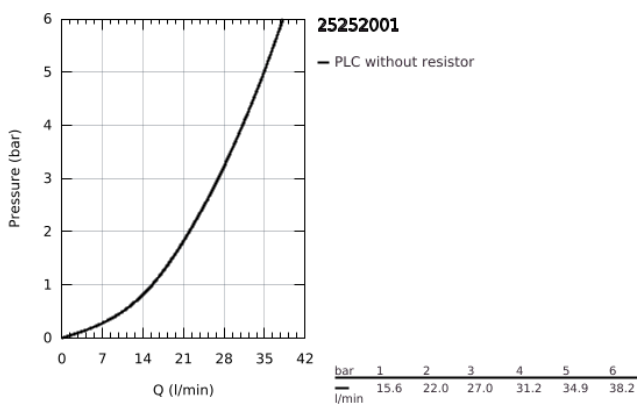

25 252 001 **ESSENCE SINGLE-LEVER SHOWER MIXER 1/2"**

**PRODUCT DESCRIPTION**

- Colour: chrome
- wall mounted
- GROHE SilkMove 35 mm ceramic cartridge
- with temperature limiter
- GROHE LongLife finish
- 1/2" shower outlet
- integrated non-return valve
- S-unions
- protected against backflow
- replaces Essence shower mixer 33 636 xx1

## 25 252 001 ESSENCE SINGLE-LEVER SHOWER MIXER 1/2"