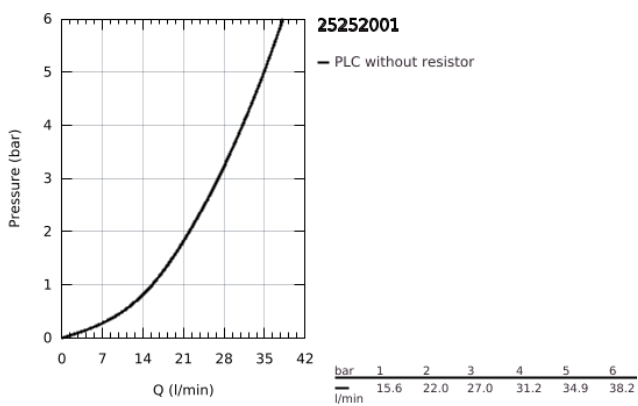

25 252 001 **ESSENCE SINGLE-LEVER SHOWER MIXER 1/2"**

PRODUCT DESCRIPTION

- Colour: chrome
- wall mounted
- GROHE SilkMove 35 mm ceramic cartridge
- with temperature limiter
- GROHE LongLife finish
- 1/2" shower outlet
- integrated non-return valve
- S-unions
- protected against backflow

25 252 001 ESSENCE SINGLE-LEVER SHOWER MIXER 1/2"

SPARE PARTS, August 2020 – now

- 1: Lever (Spare part-nr. 46916000)
- 2: Screw coupling (Spare part-nr. 46460000)
- 3: Cartridge (Spare part-nr. 46374000)
- 4: Screw connection 1/2" (Spare part-nr. 45044000)
- 5: S-union (Spare part-nr. 12662000)
- 6: Non-return valve (Spare part-nr. 47886000)
- 7: Extension 3/4", 20 mm (Spare part-nr. 0713000M)*
- 8: Special spanner (Spare part-nr. 19377000)*