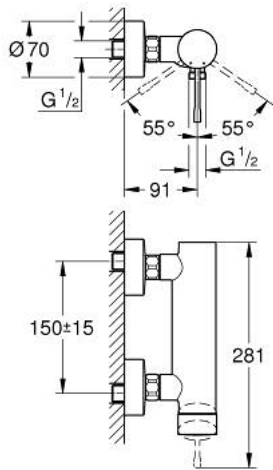

25 252 001 **ESSENCE SINGLE-LEVER SHOWER MIXER 1/2"**

PRODUCT DESCRIPTION

- Colour: chrome
- wall mounted
- GROHE SilkMove 35 mm ceramic cartridge
- with temperature limiter
- GROHE LongLife finish
- 1/2" shower outlet
- integrated non-return valve
- S-unions
- protected against backflow

25 252 001 ESSENCE SINGLE-LEVER SHOWER MIXER 1/2"

SPARE PARTS, August 2020 – now

- 1: Lever (Spare part-nr. 46916000)
- 2: Screw coupling (Spare part-nr. 46460000)
- 3: Cartridge (Spare part-nr. 46374000)
- 4: Screw connection 1/2" (Spare part-nr. 45044000)
- 5: S-union (Spare part-nr. 12662000)
- 6: Non-return valve (Spare part-nr. 47886000)
- 7: Extension 3/4", 20 mm (Spare part-nr. 0713000M)*
- 8: Special spanner (Spare part-nr. 19377000)*