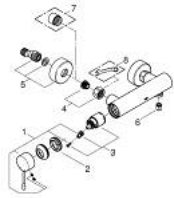

25 252 001 **ESSENCE SINGLE-LEVER SHOWER MIXER 1/2"**

PRODUCT DESCRIPTION

- Colour: chrome
- wall mounted
- GROHE SilkMove 35 mm ceramic cartridge
- with temperature limiter
- GROHE LongLife finish
- 1/2" shower outlet
- integrated non-return valve
- S-unions
- protected against backflow

25 252 001 ESSENCE SINGLE-LEVER SHOWER MIXER 1/2"

SPARE PARTS, August 2020 – now

- 1: Lever (Spare part-nr. 46916000)
- 2: Screw coupling (Spare part-nr. 46460000)
- 3: Cartridge (Spare part-nr. 46374000)
- 4: Screw connection 1/2" (Spare part-nr. 45044000)
- 5: S-union (Spare part-nr. 12662000)
- 6: Non-return valve (Spare part-nr. 47886000)
- 7: Extension 3/4", 20 mm (Spare part-nr. 0713000M)*
- 8: Special spanner (Spare part-nr. 19377000)*