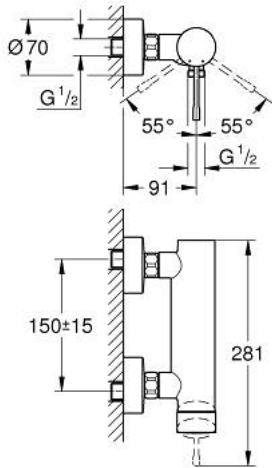

25 252 001 **ESSENCE SINGLE-LEVER SHOWER MIXER 1/2"**

**PRODUCT DESCRIPTION**

- Colour: chrome
- wall mounted
- GROHE SilkMove 35 mm ceramic cartridge
- with temperature limiter
- GROHE LongLife finish
- 1/2" shower outlet
- integrated non-return valve
- S-unions
- protected against backflow
- replaces Essence shower mixer 33 636 xx1

## 25 252 001 ESSENCE SINGLE-LEVER SHOWER MIXER 1/2"

### SPARE PARTS, August 2020 – now

- 1: Lever (Spare part-nr. 46916000)
- 2: Screw coupling (Spare part-nr. 46460000)
- 3: Cartridge (Spare part-nr. 46374000)
- 4: Screw connection 1/2" (Spare part-nr. 45044000)
- 5: S-union (Spare part-nr. 12662000)
- 6: Non-return valve (Spare part-nr. 47886000)
- 7: Extension 3/4", 20 mm (Spare part-nr. 0713000M)\*
- 8: Special spanner (Spare part-nr. 19377000)\*