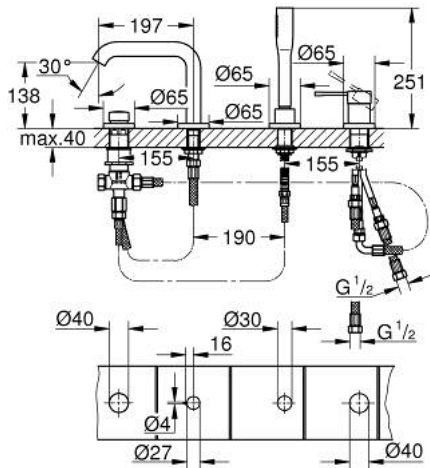

25 251 KF1 ESSENCE 4-HOLE BATH COMBINATION

PRODUCT DESCRIPTION

- Colour: phantom black
- GROHE SilkMove 35 mm ceramic cartridge
- with temperature limiter
- pre-assembled spout fixing
- single lever mixer operating element
- bath inlet with mousseur
- diverter bath/shower
- handshower
- metal shower hose 2000 mm (always chrome for any colour of the set)
- flexible connection hoses
- connection for shower hose
- protected against backflow
- for use with 29 037

25 251 KF1 ESSENCE 4-HOLE BATH COMBINATION

SPARE PARTS, February 2023 – now

- 1: Lever (Spare part-nr. 46916KF0)
 - 2: Cartridge (Spare part-nr. 46374000)
 - 3: Tube (Spare part-nr. 07227000)
 - 4: Dirt strainer (Spare part-nr. 0700200M)
 - 5: Cone nut (Spare part-nr. 08864KF0)
 - 6: Spring (Spare part-nr. 00869000)
 - 7: diverter knob (Spare part-nr. 46721KF0)
 - 8: Diverter (Spare part-nr. 45443000)
 - 8.1: Sealing washer $\varnothing 6 \times \varnothing 2$ (Spare part-nr. 0128300M)
 - 8.2: Sealing washer (Spare part-nr. 0120500M)
 - 9: Repl. kit for shank fastening (Spare part-nr. 45444000)
 - 10: Non-return valve (Spare part-nr. 08565000)
 - 11: Tube (Spare part-nr. 07300000)
 - 12: Tube (Spare part-nr. 48018000)
 - 13: Mousseur (Spare part-nr. 13926000)
 - 14: Metal hose (Spare part-nr. 28146000)
 - 15: Socket Spanner (Spare part-nr. 19332000)*
- * Optional accessories