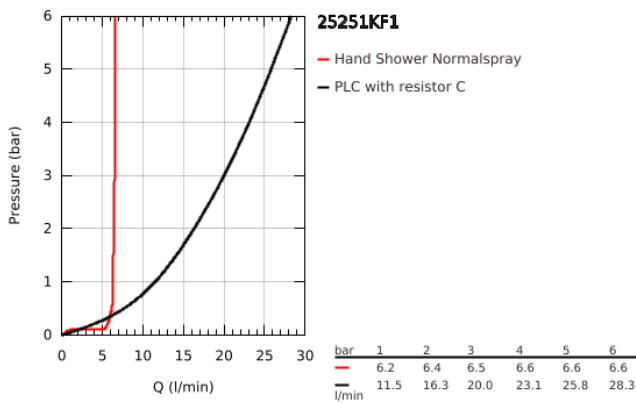

25 251 KF1 ESSENCE 4-HOLE BATH COMBINATION

PRODUCT DESCRIPTION

- Colour: phantom black
- GROHE SilkMove 35 mm ceramic cartridge
- with temperature limiter
- pre-assembled spout fixing
- single lever mixer operating element
- bath inlet with mousseur
- diverter bath/shower
- handshower
- metal shower hose 2000 mm (always chrome for any colour of the set)
- flexible connection hoses
- connection for shower hose
- protected against backflow
- for use with 29 037

25 251 KF1 ESSENCE 4-HOLE BATH COMBINATION

SPARE PARTS, February 2023 – now

- 1: Lever (Spare part-nr. 46916KF0)
 - 2: Cartridge (Spare part-nr. 46374000)
 - 3: Tube (Spare part-nr. 07227000)
 - 4: Dirt strainer (Spare part-nr. 0700200M)
 - 5: Cone nut (Spare part-nr. 08864KF0)
 - 6: Spring (Spare part-nr. 00869000)
 - 7: diverter knob (Spare part-nr. 46721KF0)
 - 8: Diverter (Spare part-nr. 45443000)
 - 8.1: Sealing washer $\varnothing 6 \times \varnothing 2$ (Spare part-nr. 0128300M)
 - 8.2: Sealing washer (Spare part-nr. 0120500M)
 - 9: Repl. kit for shank fastening (Spare part-nr. 45444000)
 - 10: Non-return valve (Spare part-nr. 08565000)
 - 11: Tube (Spare part-nr. 07300000)
 - 12: Tube (Spare part-nr. 48018000)
 - 13: Mousseur (Spare part-nr. 13926000)
 - 14: Metal hose (Spare part-nr. 28146000)
 - 15: Socket Spanner (Spare part-nr. 19332000)*
- * Optional accessories