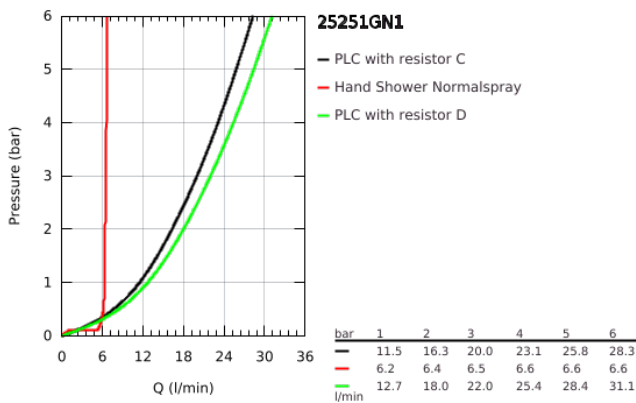

## 25 251 GN1 ESSENCE 4-HOLE BATH COMBINATION

### PRODUCT DESCRIPTION

- Colour: brushed cool sunrise
- GROHE SilkMove 35 mm ceramic cartridge
- with temperature limiter
- GROHE LongLife finish
- pre-assembled spout fixing
- single lever mixer operating element
- bath inlet with mousseur
- diverter bath/shower
- metal stick hand shower
- metal shower hose 2000 mm (always chrome for any colour of the set)
- flexible connection hoses
- connection for shower hose
- protected against backflow
- for use with 29 037