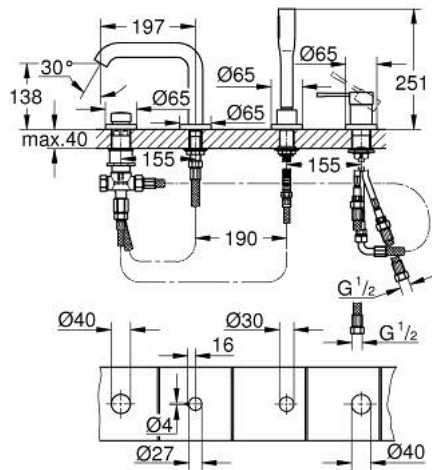

25 251 GL1 ESSENCE 4-HOLE BATH COMBINATION

PRODUCT DESCRIPTION

- Colour: cool sunrise
- GROHE SilkMove 35 mm ceramic cartridge
- with temperature limiter
- GROHE LongLife finish
- pre-assembled spout fixing
- single lever mixer operating element
- bath inlet with mousseur
- diverter bath/shower
- metal stick hand shower
- metal shower hose 2000 mm (always chrome for any colour of the set)
- flexible connection hoses
- connection for shower hose
- protected against backflow
- for use with 29 037